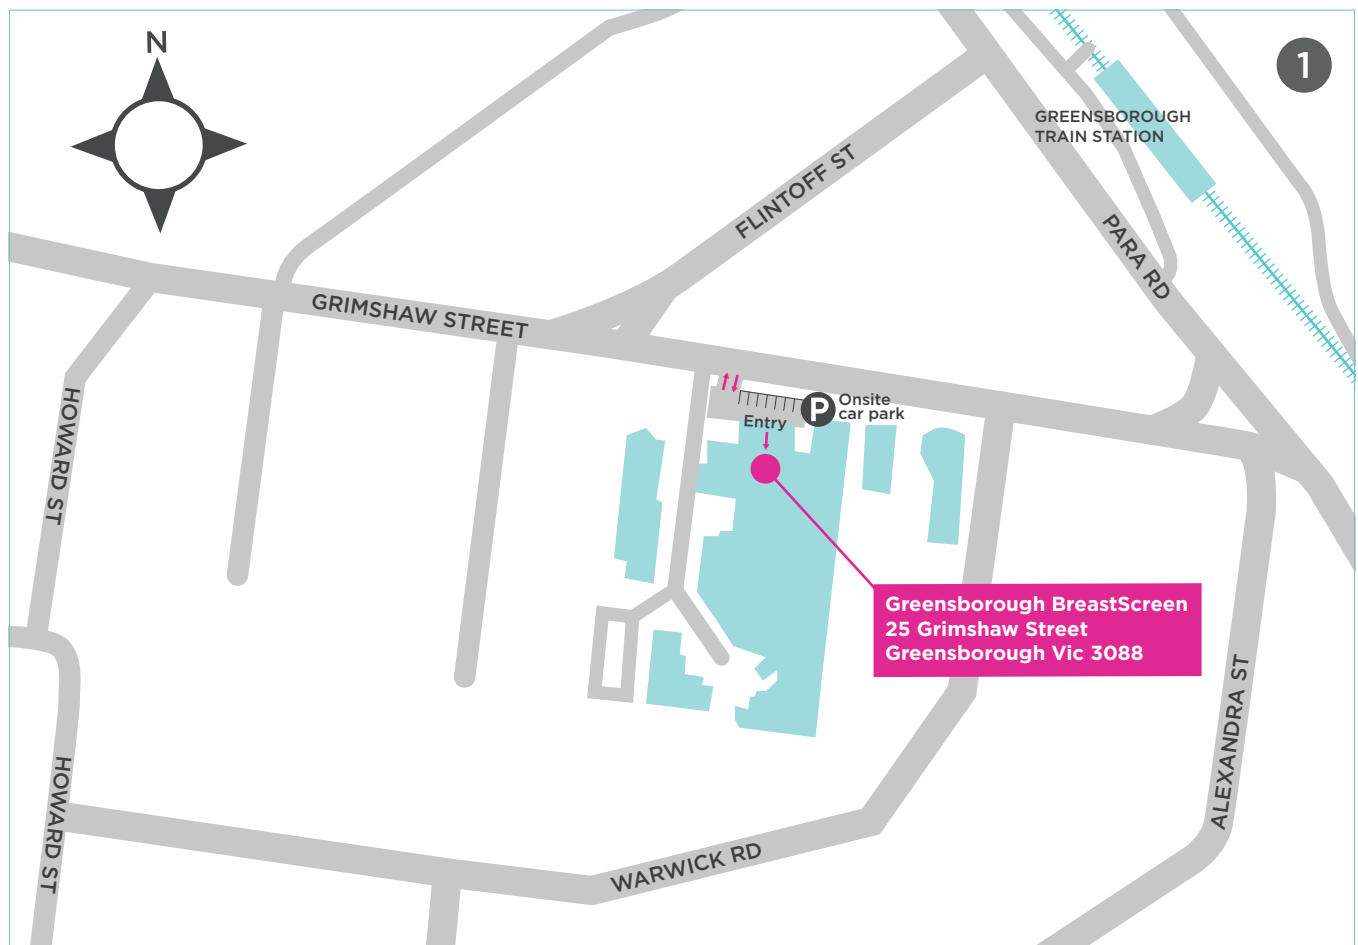

Screening Services, Greensborough

25 Grimshaw Street
Greensborough, Vic 3088
Melway Ref 20 K2

 13 20 50

PARKING

There is onsite parking available. Greensborough train station is a short walk away (approx 500m).