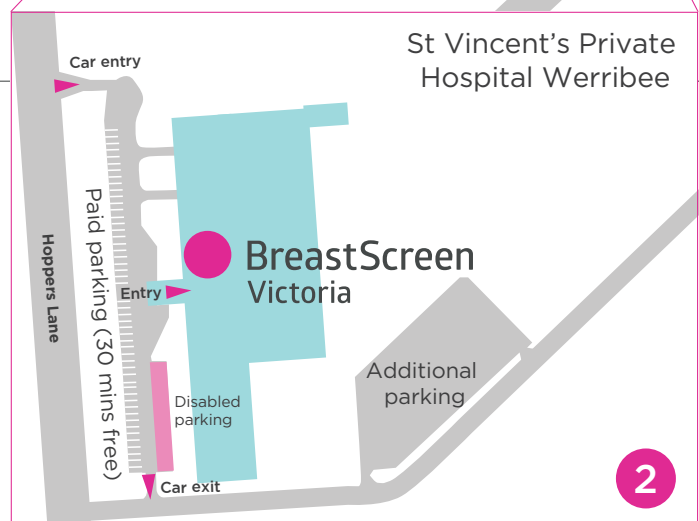

Screening Services, Werribee

Werribee BreastScreen

27 Princes Highway Service Road
Werribee, Vic 3030
Melway Ref Map Map 206 H4

☎ 13 20 50

Hoppers Lane BreastScreen

St Vincent's Private Hospital
240 Hoppers Lane, Werribee, Vic 3030
Melway Ref Map Map 206 H4

PARKING

Werribee BreastScreen

Entrance via the Princes Highway Service Road.
Parking available on site.

Hoppers Lane BreastScreen

Entrance to car park and clinic is via Hoppers Lane. 30 minutes free parking, then paid parking. Disability parking available on site. Enter the clinic via the main entrance. Clinic is on the ground floor, first door on the left. See map 2 for detail.