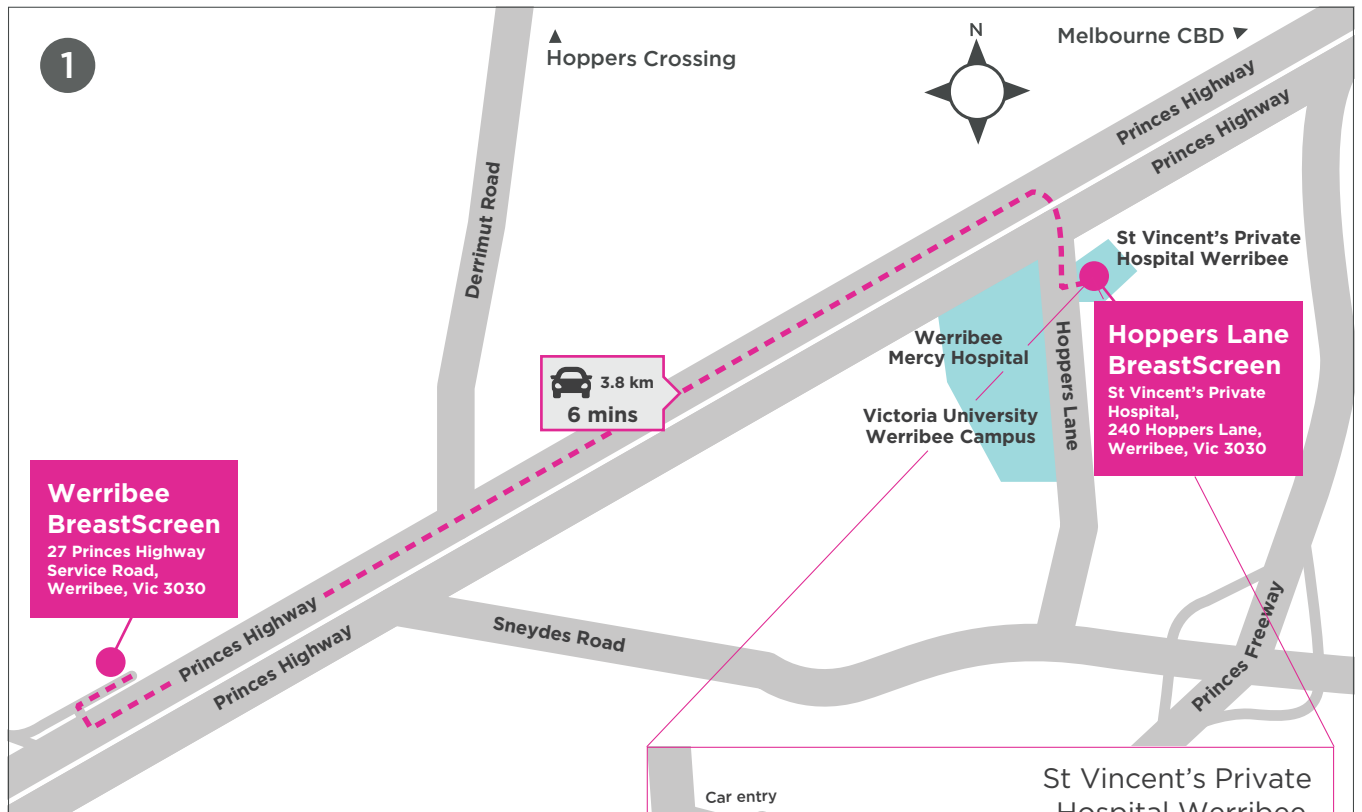

Screening Services, Werribee

Werribee BreastScreen

27 Princes Highway Service Road
Werribee, Vic 3030
Melway Ref Map Map 206 H4

☎ 13 20 50

Hoppers Lane BreastScreen

St Vincent's Private Hospital
240 Hoppers Lane, Werribee, Vic 3030
Melway Ref Map Map 206 H4

PARKING

Werribee BreastScreen

Entrance via the Princes Highway Service Road.
Parking available on site.

Hoppers Lane BreastScreen

Entrance to car park and clinic is via Hoppers Lane. 30 minutes free parking, then paid parking. Disability parking available on site. Enter the clinic via the main entrance. Clinic is on the ground floor, first door on the left. See map 2 for detail.