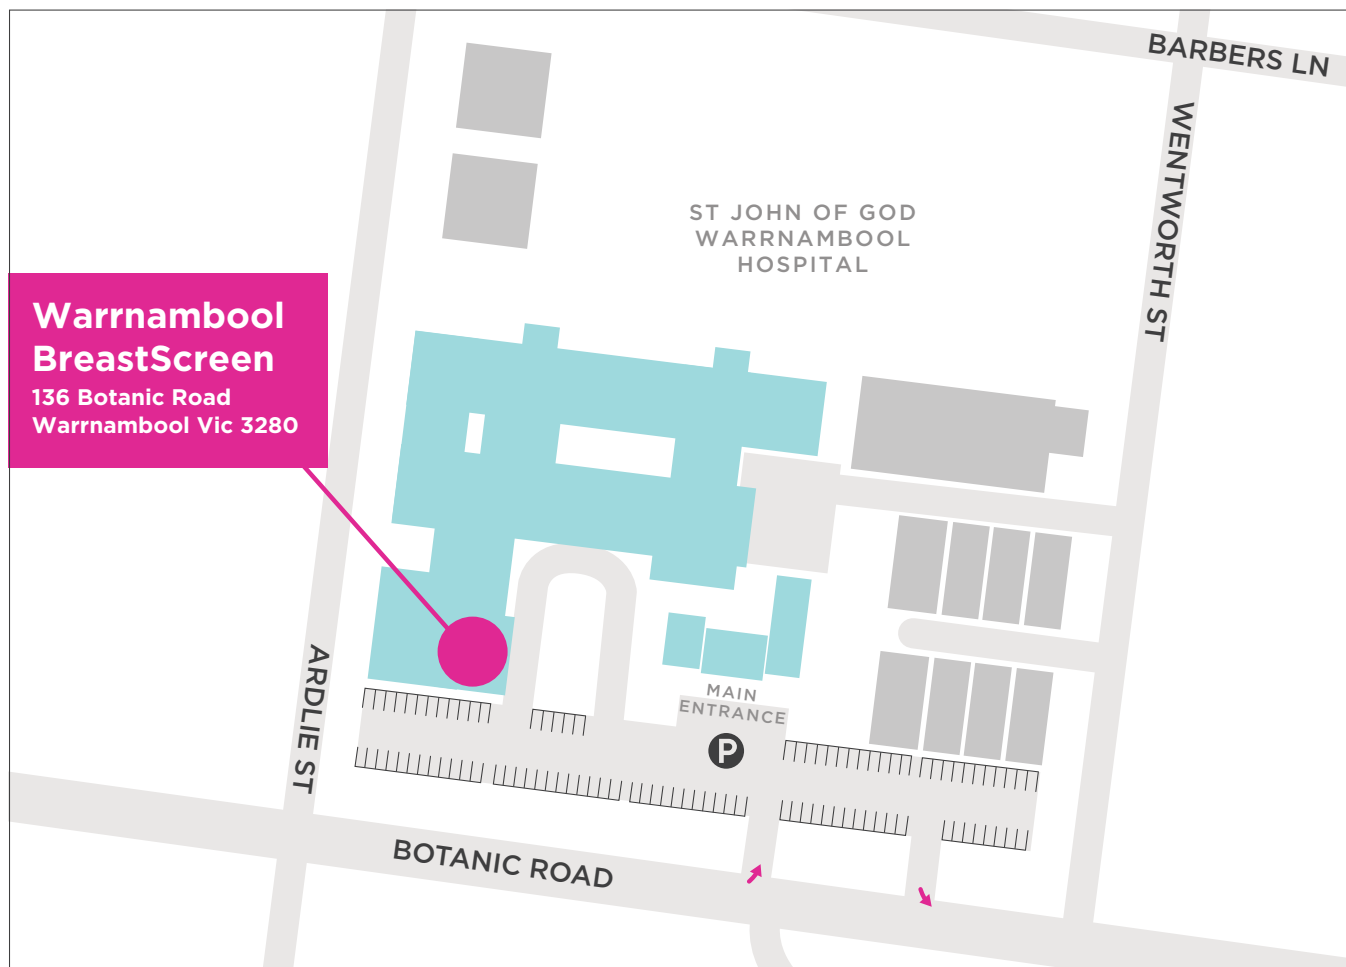

Screening Services, Warrnambool

St John of God Hospital
136 Botanic Road
Warrnambool Vic 3280

 13 20 50

PARKING

On site car parking is available as shown above.

PUBLIC TRANSPORT

For public transport information, visit ptv.vic.gov.au.