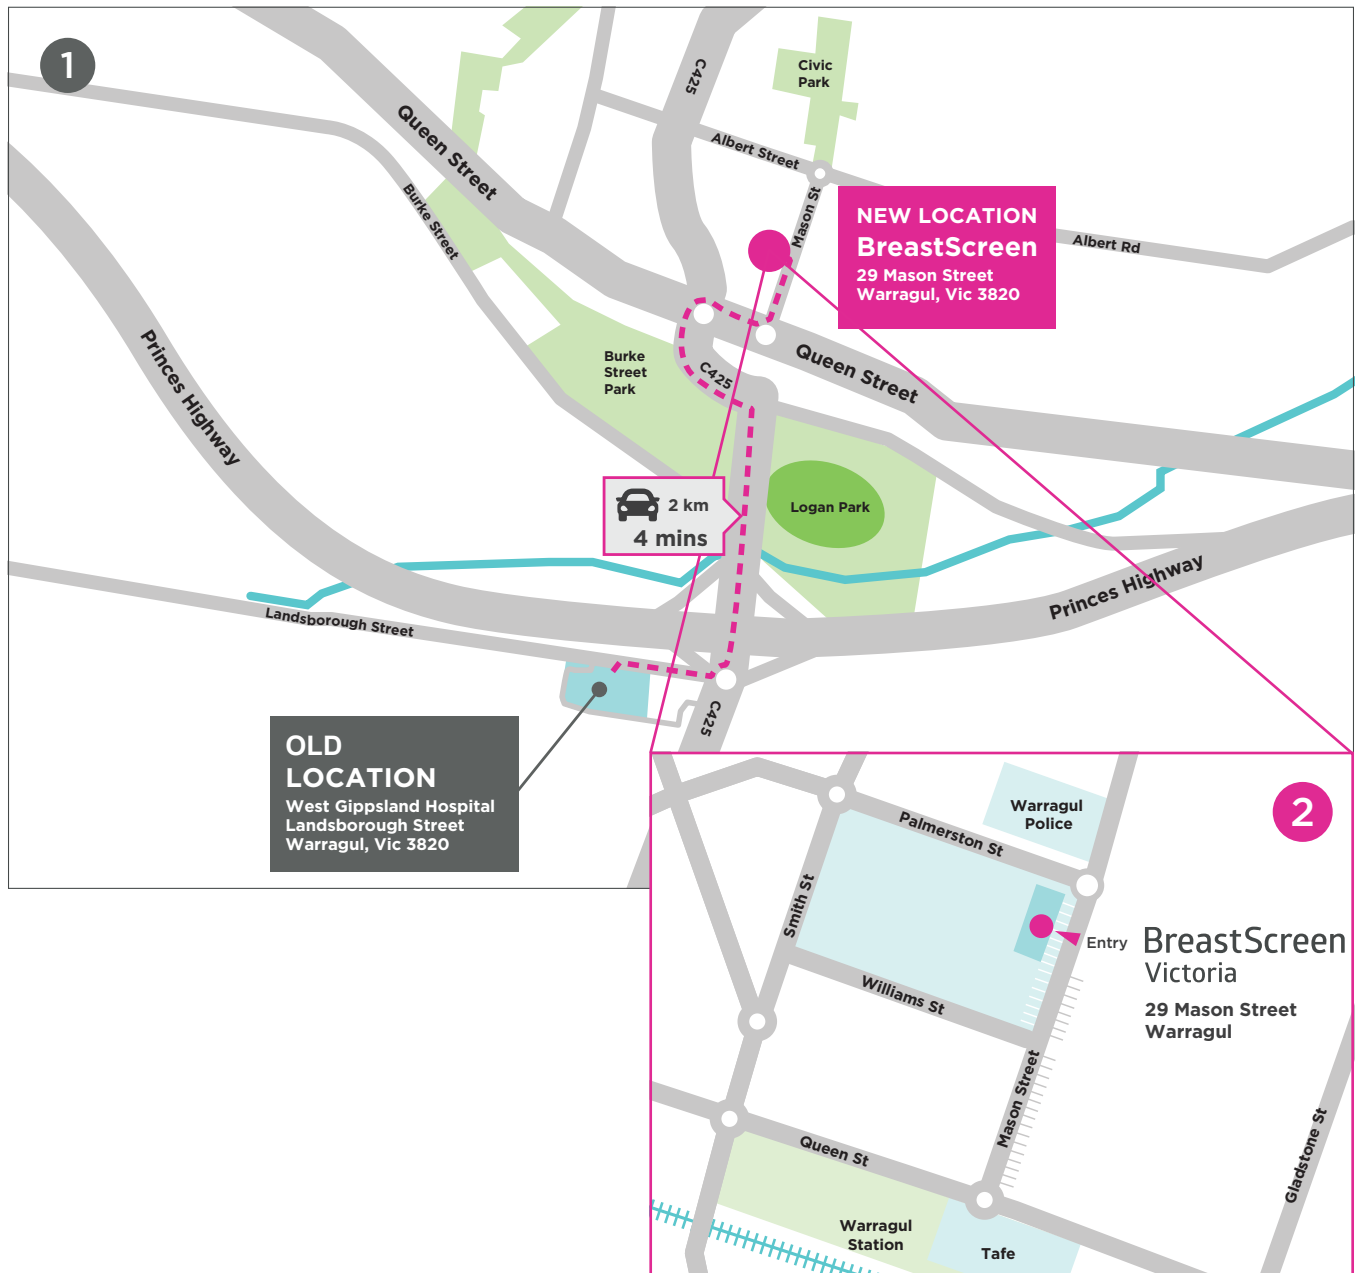

# Screening Service, Warragul

**Old BreastScreen Clinic**  
West Gippsland Hospital  
Landsborough Street  
Warragul Vic 3820

**New BreastScreen Clinic**  
29 Mason Street  
Warragul Vic 3820

13 20 50

## PARKING

Angled street parking is available out the front of the clinic and along Mason Street. See map 2. The clinic has disabled parking on the street and also in the car park underneath, with lift access to street level.