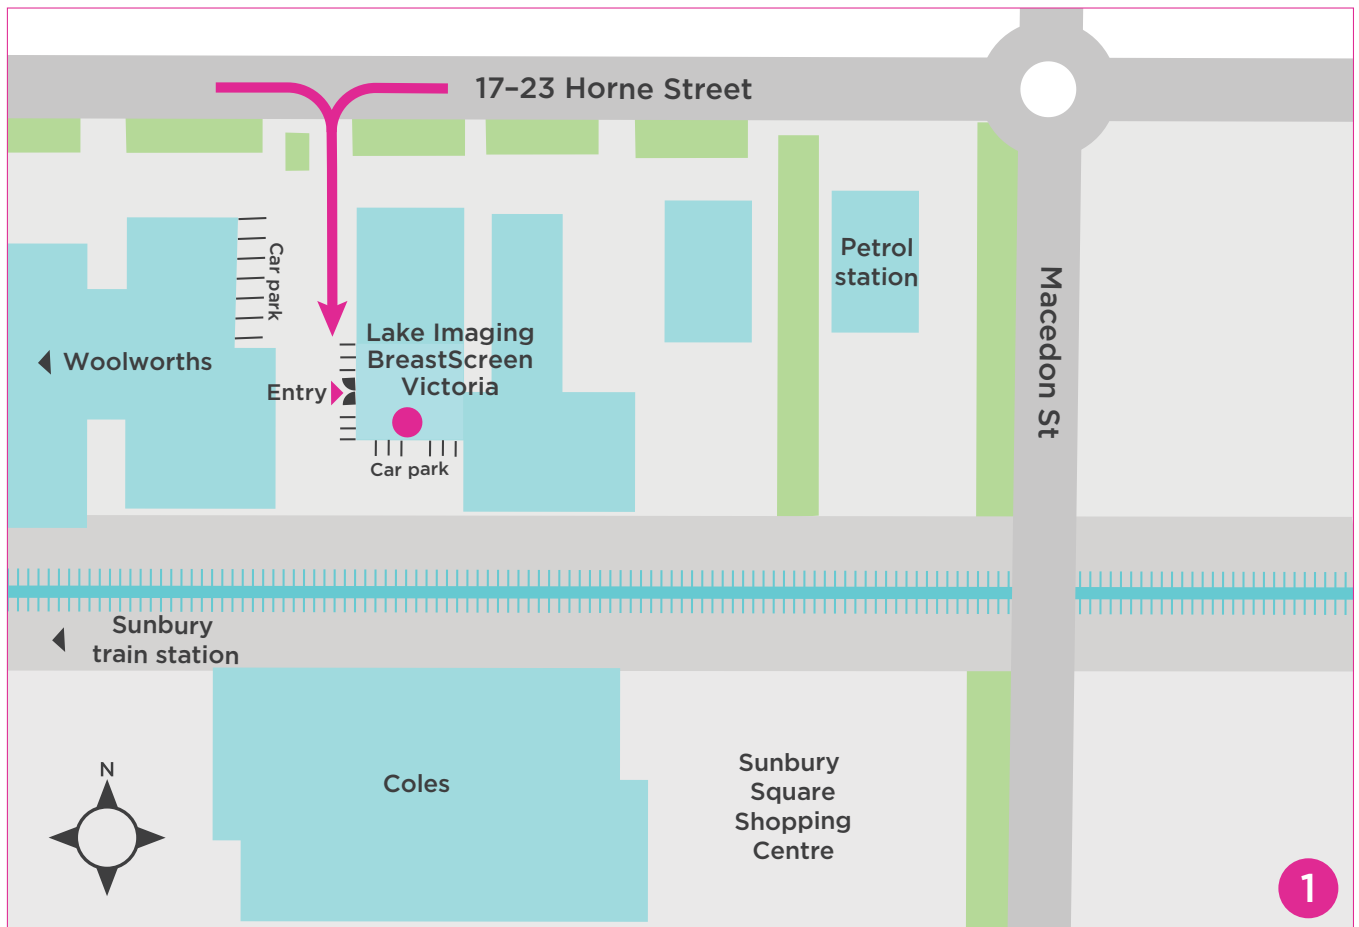

Screening Service, Sunbury

Building 1, 17-23 Horne Street
Sunbury Vic 3429
Melway Ref Map 382 D4

13 20 50

MAPSUN0220

PUBLIC TRANSPORT

For public transport information, visit ptv.vic.gov.au or telephone 1800 800 007.