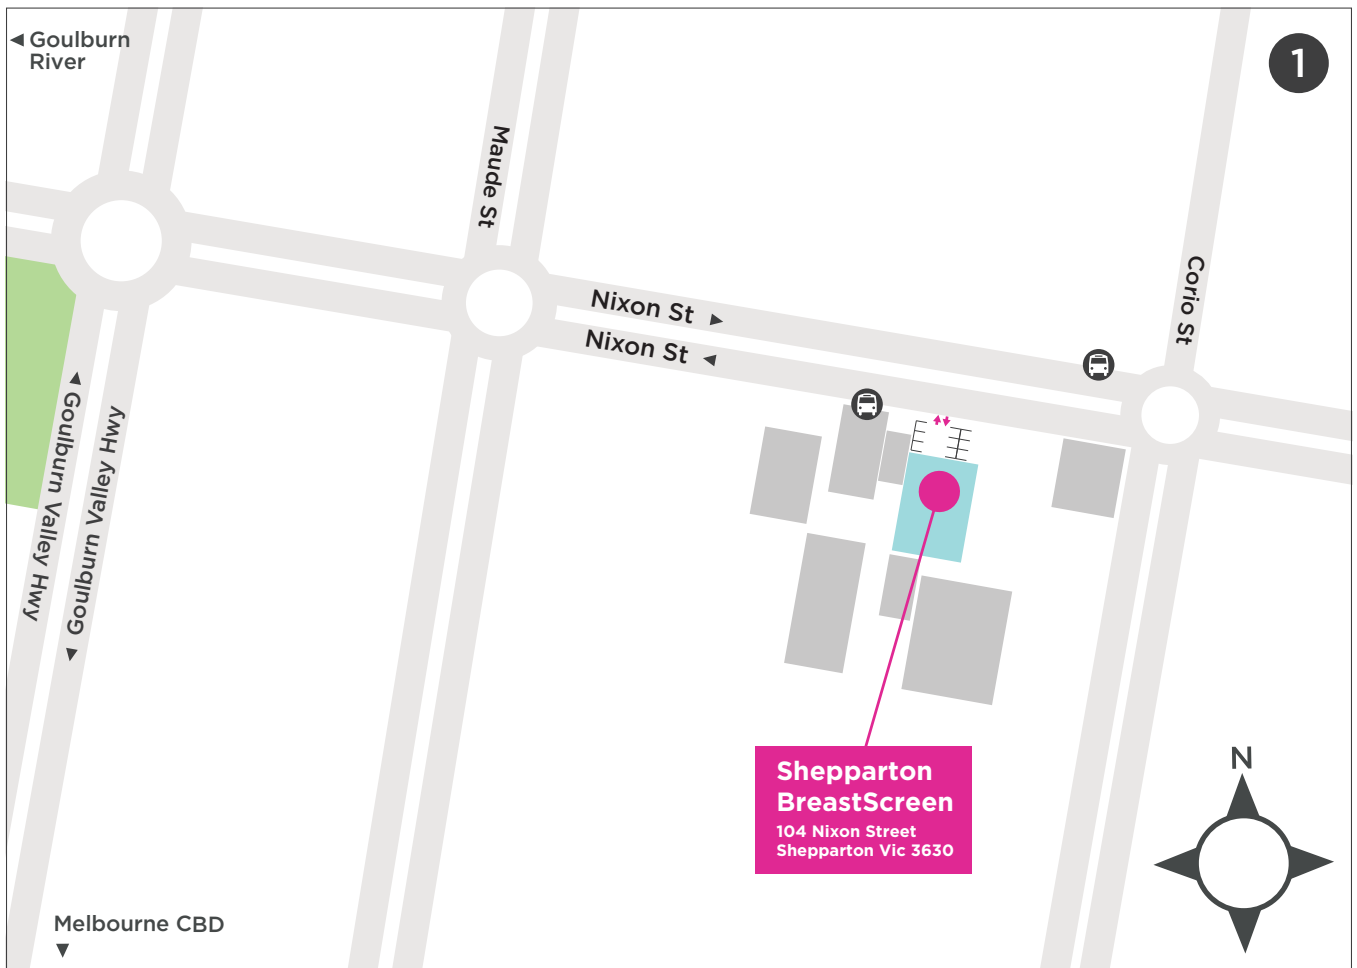

Screening Services, Shepparton

104 Nixon Street
Shepparton Vic 3630

 13 20 50

PARKING

Limited onsite car parking is available. Free parking is also available along Nixon Street.

PUBLIC TRANSPORT

For public transport information, visit ptv.vic.gov.au.