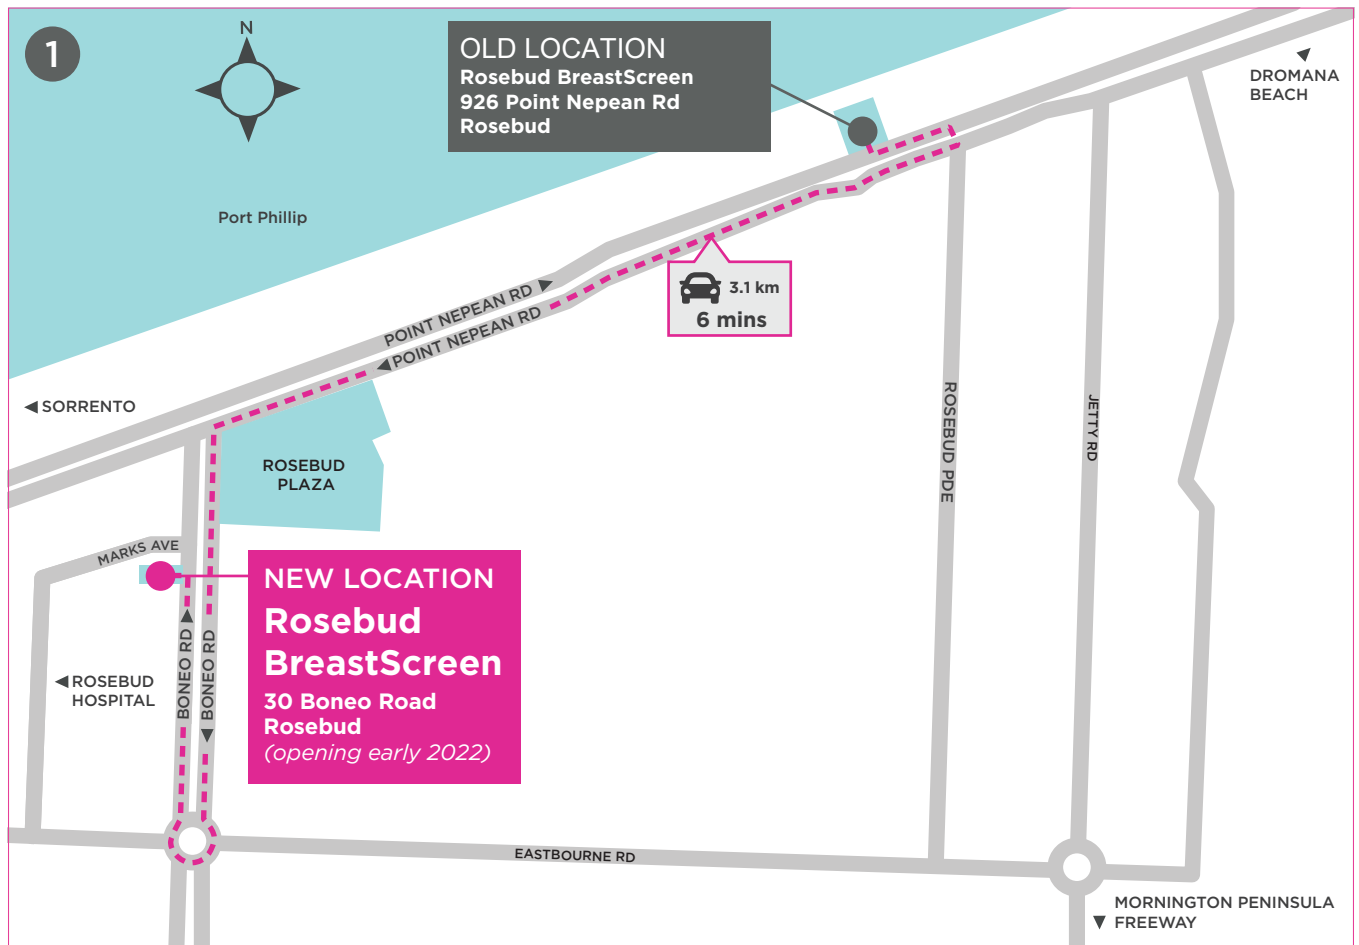

## NEW BREASTSCREEN CLINIC

30 Boneo Road  
Rosebud, Vic 3939  
Melway Ref Map 170 B2

☎ 13 20 50

## Old BreastScreen Clinic

926 Point Nepean Road  
Rosebud, Vic 3939

MAPROS0122

Enter car park via driveway.  
Disabled car park & ramp  
access at front of clinic.

## RELOCATION - EARLY 2022

In early 2022, the clinic relocated to its new location 3.1km (6mins) drive from the old location - see map 1 above.

## PARKING

The new location has limited parking available at the rear of the clinic. One disabled car space and ramp access is available at the front of the clinic. See map 2.