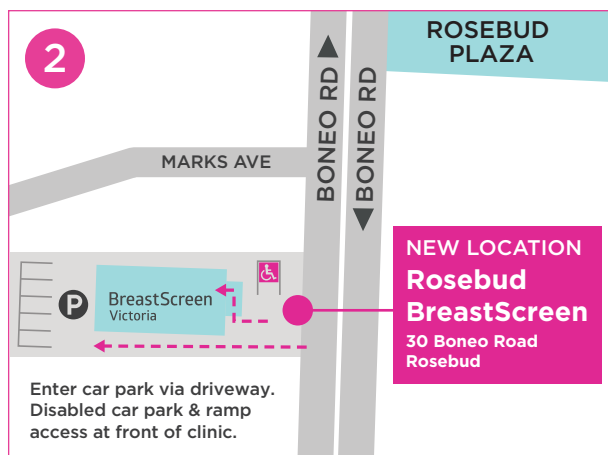

## NEW BREASTSCREEN CLINIC

30 Boneo Road  
Rosebud, Vic 3939  
Melway Ref Map 170 B2

☎ 13 20 50

## Old BreastScreen Clinic

926 Point Nepean Road  
Rosebud, Vic 3939

MAPROS0122

Enter car park via driveway.  
Disabled car park & ramp  
access at front of clinic.

## RELOCATION - EARLY 2022

In early 2022, the clinic relocated to its new location 3.1km (6mins) drive from the old location - see map 1 above.

## PARKING

The new location has limited parking available at the rear of the clinic. One disabled car space and ramp access is available at the front of the clinic. See map 2.