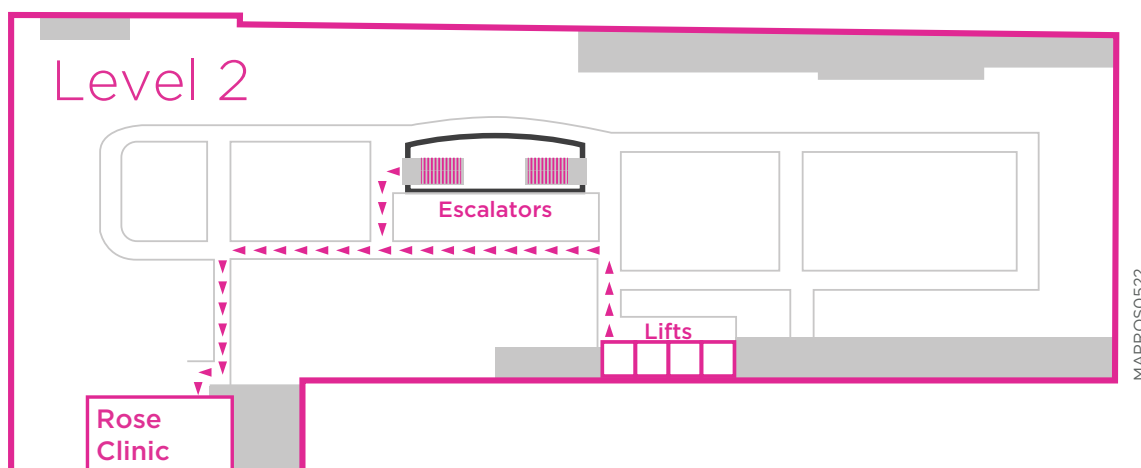

BreastScreen Victoria at the David Jones Rose Clinic

Level 2, David Jones
310 Bourke Street
Melbourne, Vic 3000

☎ 13 20 50

TAKING PUBLIC TRANSPORT TO THE ROSE CLINIC:

TRAMS

Trams 86, 95 & 96 travel down Bourke Street and stop at the corner of Elizabeth and Bourke Streets at Tram stop 5, just a few metres from the entrance to the David Jones Bourke Street store.

Trams 19, 57 & 59 travel down Elizabeth Street and stop at the corner of Bourke Street at Tram stop 3.

Trams 1, 16, 3, 6, 64, 67, 72, 8 & 5 travel down Swanston Street and stop at Bourke Street at Tram stop 10.

TRAINS

The closest stations to David Jones Rose Clinic are Melbourne Central Train Station in LaTrobe Street and Flinders Street Station.

Further information is available from Metlink
Phone 13 16 38 or visit www.metlinkmelbourne.com.au