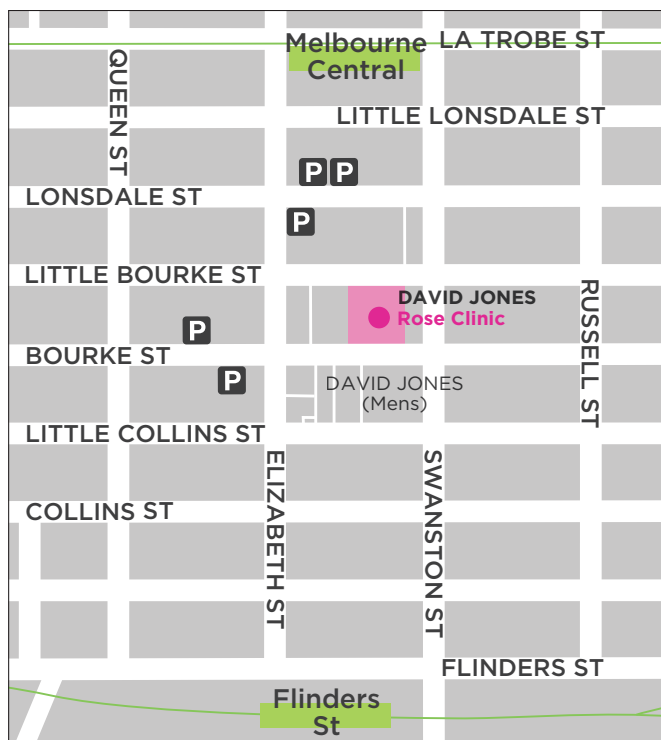

BreastScreen Victoria at the David Jones Rose Clinic

Level 2, David Jones
310 Bourke Street
Melbourne, Vic 3000

☎ 13 20 50

TAKING PUBLIC TRANSPORT TO THE ROSE CLINIC:

TRAMS

Trams 86, 95 & 96 travel down Bourke Street and stop at the corner of Elizabeth and Bourke Streets at Tram stop 5, just a few metres from the entrance to the David Jones Bourke Street store.

Trams 19, 57 & 59 travel down Elizabeth Street and stop at the corner of Bourke Street at Tram stop 3.

Trams 1, 16, 3, 6, 64, 67, 72, 8 & 5 travel down Swanston Street and stop at Bourke Street at Tram stop 10.

TRAINS

The closest stations to David Jones Rose Clinic are Melbourne Central Train Station in LaTrobe Street and Flinders Street Station.

Further information is available from Metlink
Phone 13 16 38 or visit www.metlinkmelbourne.com.au