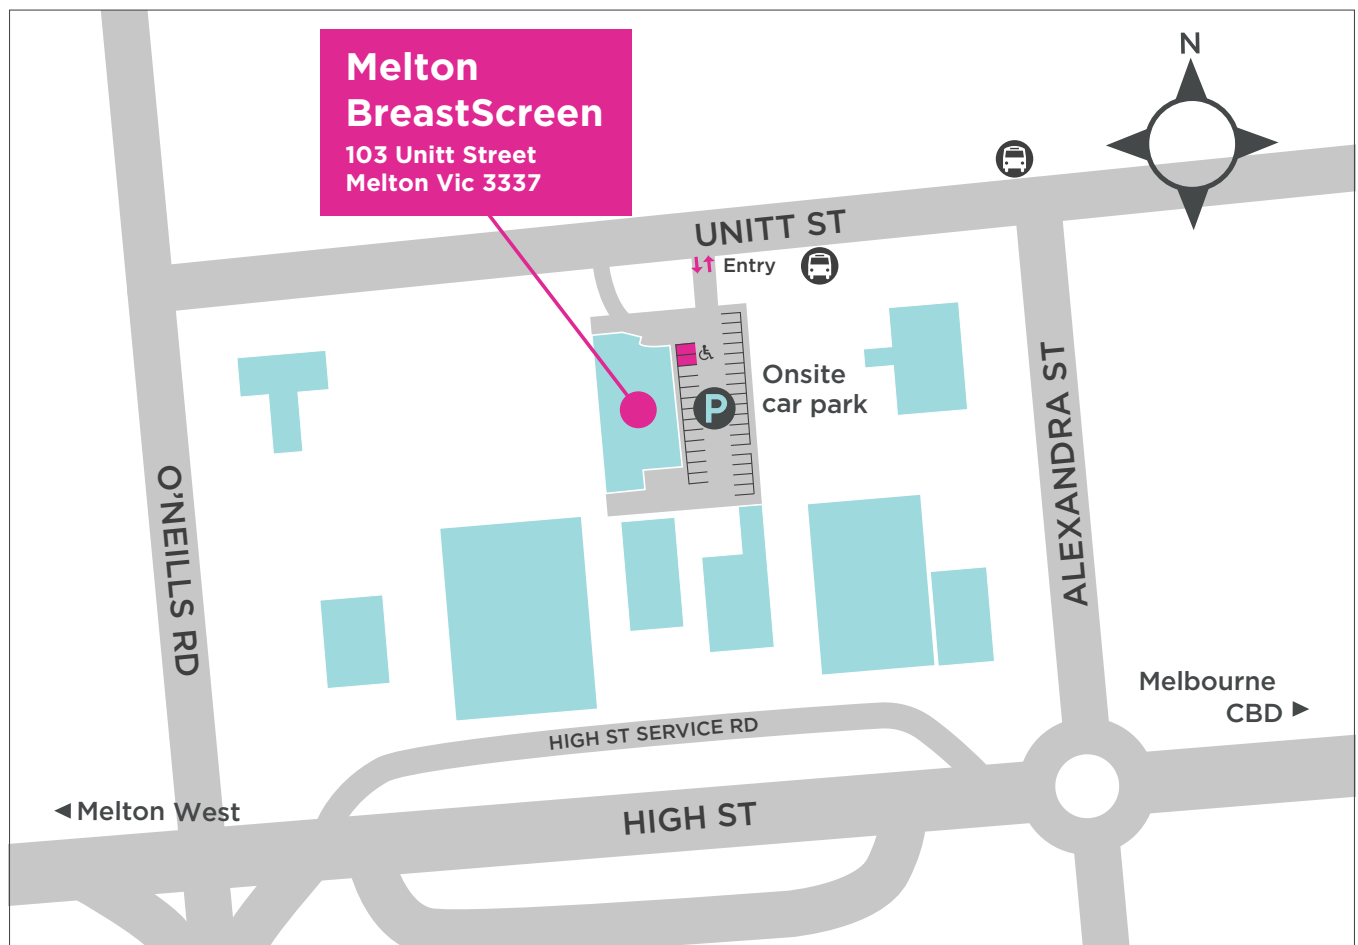

Screening Services, Melton

103 Unitt Street
Melton, Vic 3337
Melway Ref 336 K8

 13 20 50

PARKING

Onsite parking is available, including two disabled car park spaces (see map above).

For more map detail please go to: <https://online.melway.com.au/melway/>