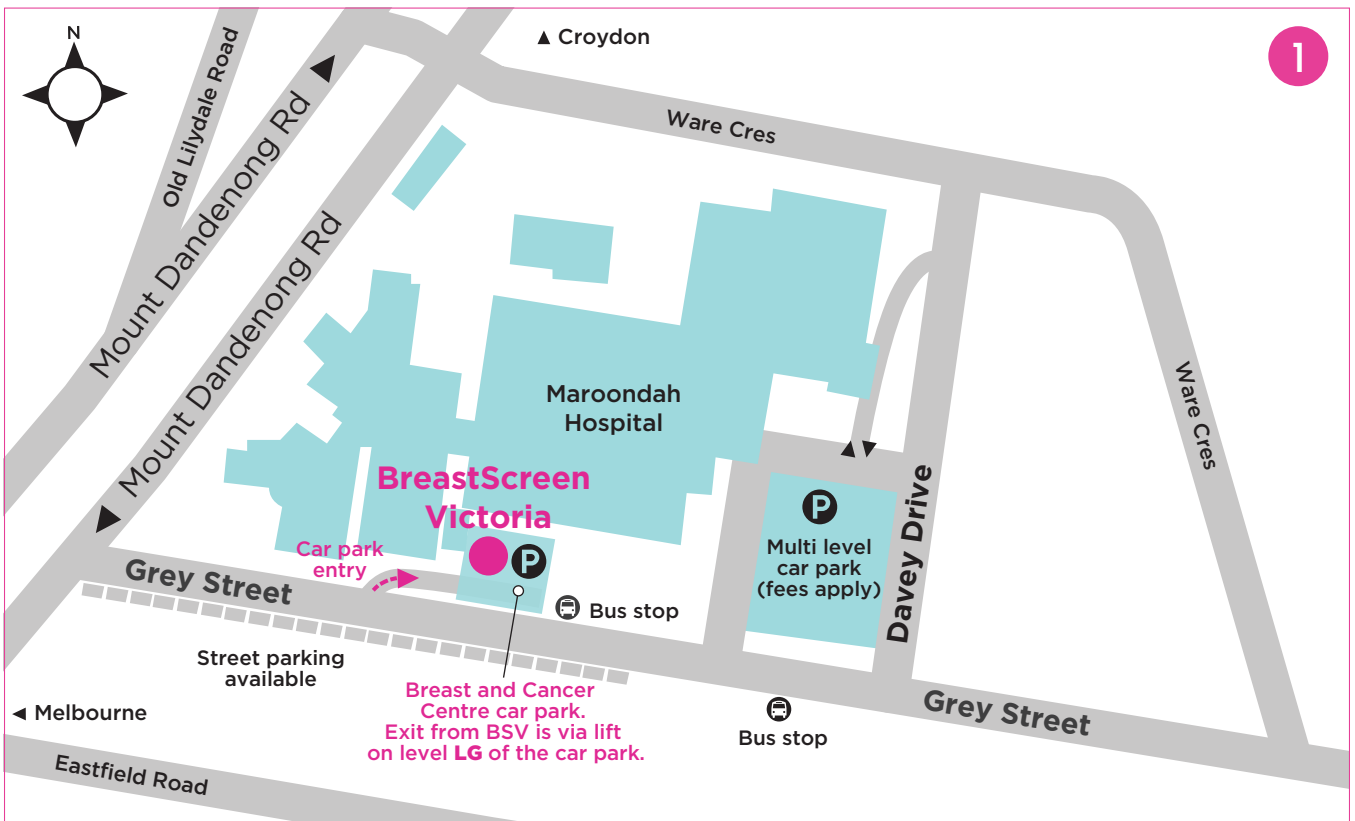

MAPMAR0823

PARKING

BreastScreen Victoria has limited FREE car parking available on level LG of the Breast and Cancer Centre car park (enter from Grey Street – see arrow on map 1). **Disabled car parking** is available here.

Parking is also available in the Davey Drive multi-level car park. Pay machines, located at the entrance to the hospital, accept coins and notes.

FREE two hour parking is available on Grey Street as indicated on map 1.

Please note: failure to observe parking restrictions may result in a parking infringement notice issued by the local council.

PUBLIC TRANSPORT

Ringwood East train station on the Lilydale line is the closest station to the hospital.

Bus service No. 380 operates from Ringwood, Ringwood East and Croydon railway stations and stops at the hospital along Grey Street. For further public transport information, visit ptv.vic.gov.au.