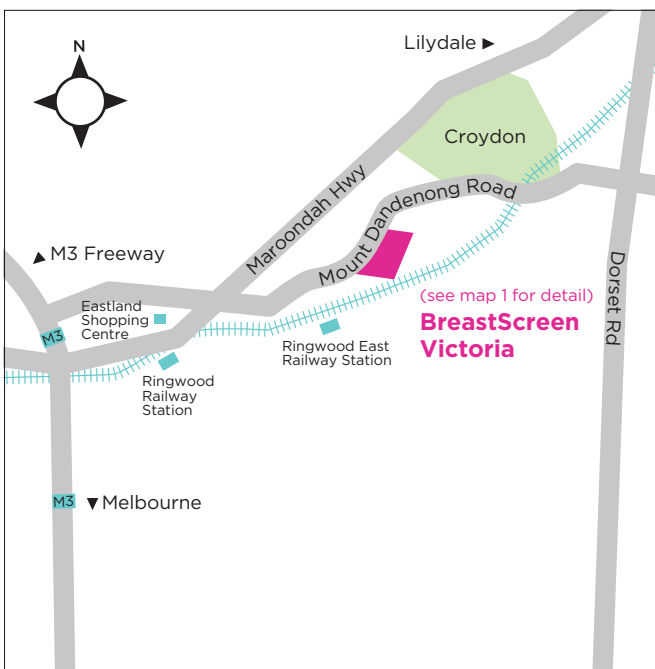

MAPMAR0823

PARKING

BreastScreen Victoria has limited FREE car parking available on level LG of the Breast and Cancer Centre car park (enter from Grey Street – see arrow on map 1). **Disabled car parking** is available here.

Parking is also available in the Davey Drive multi-level car park. Pay machines, located at the entrance to the hospital, accept coins and notes.

FREE two hour parking is available on Grey Street as indicated on map 1.

Please note: failure to observe parking restrictions may result in a parking infringement notice issued by the local council.

PUBLIC TRANSPORT

Ringwood East train station on the Lilydale line is the closest station to the hospital.

Bus service No. 380 operates from Ringwood, Ringwood East and Croydon railway stations and stops at the hospital along Grey Street. For further public transport information, visit ptv.vic.gov.au.