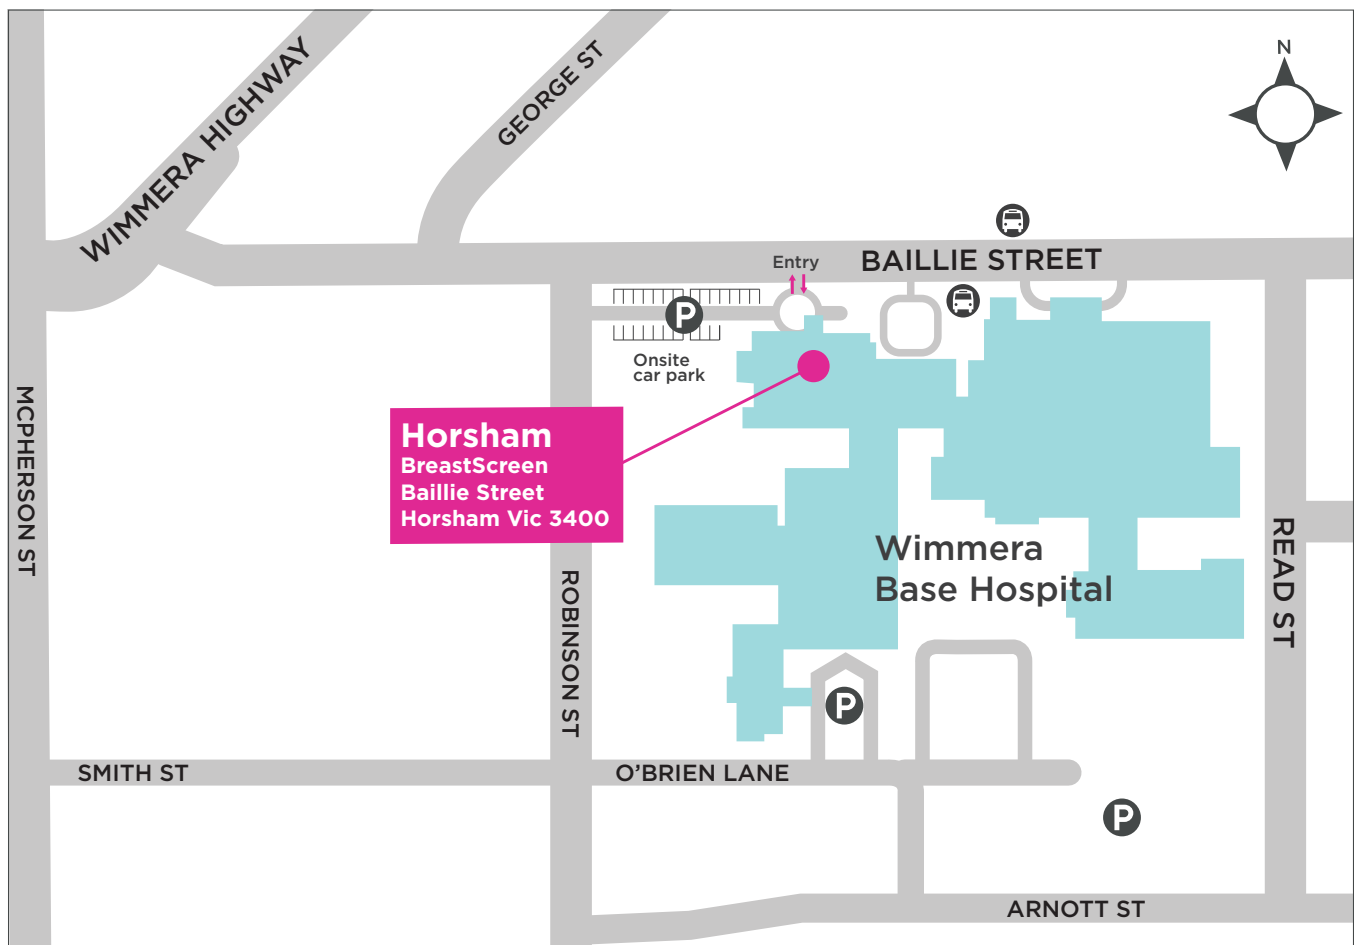

Screening Services, Horsham

Wimmera Base Hospital
Baillie Street
Horsham Vic 3400

 13 20 50

PARKING

There street parking available on Baillie Street. Onsite parking is available. To access the car park turn into the driveway indicated on the map above and go to the right.