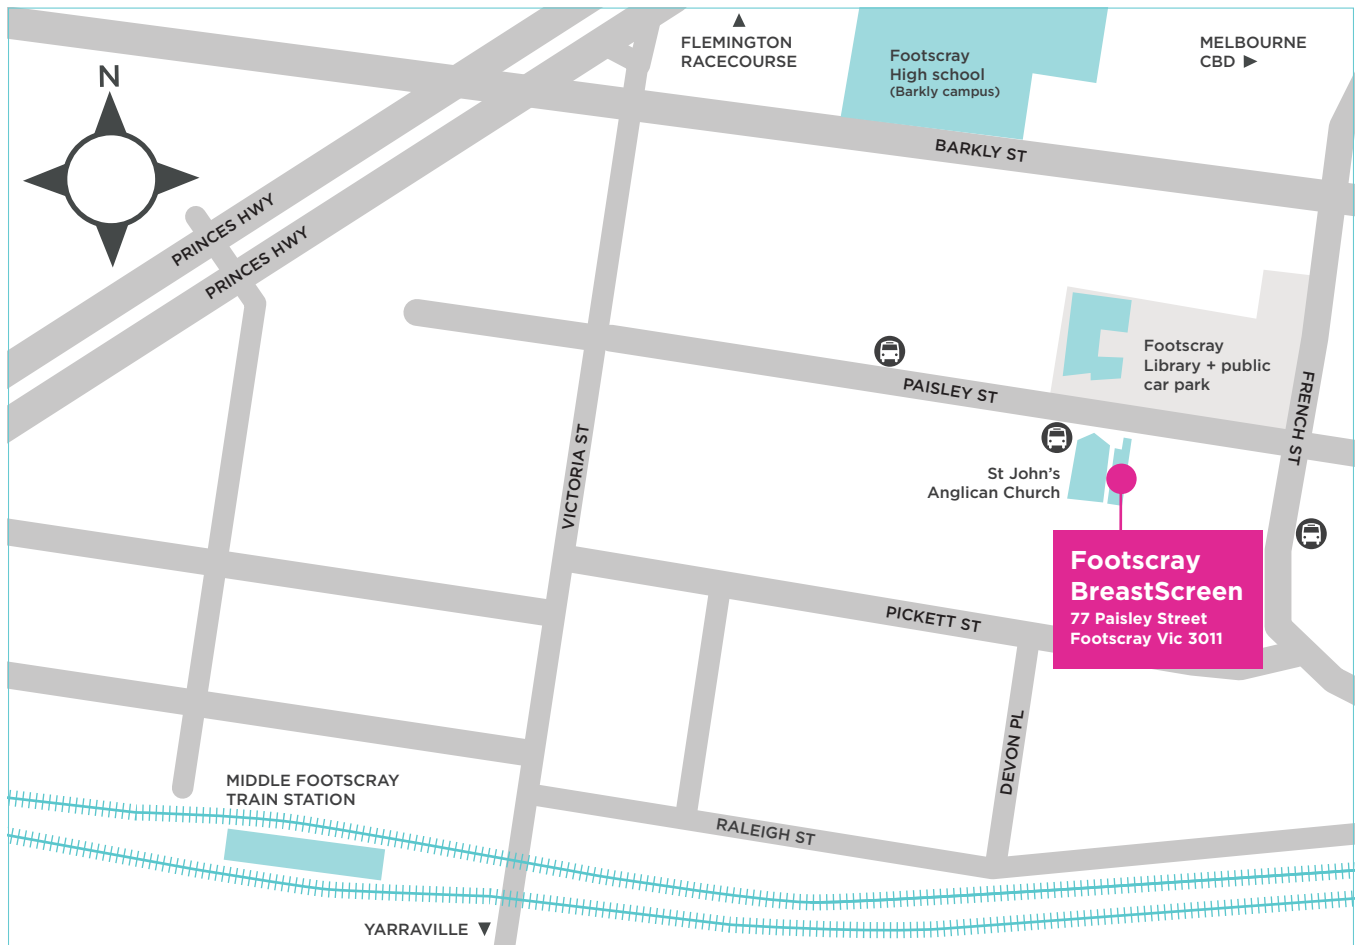

Screening Services, Footscray

77 Paisley Street
Footscray, Vic 3011
Melway Ref 42 B4

 13 20 50

PARKING

Parking available in the Footscray Library public car park opposite the clinic.
Parking available on both sides of Paisley Street.
For more map detail please go to: <https://online.melway.com.au/melway/>