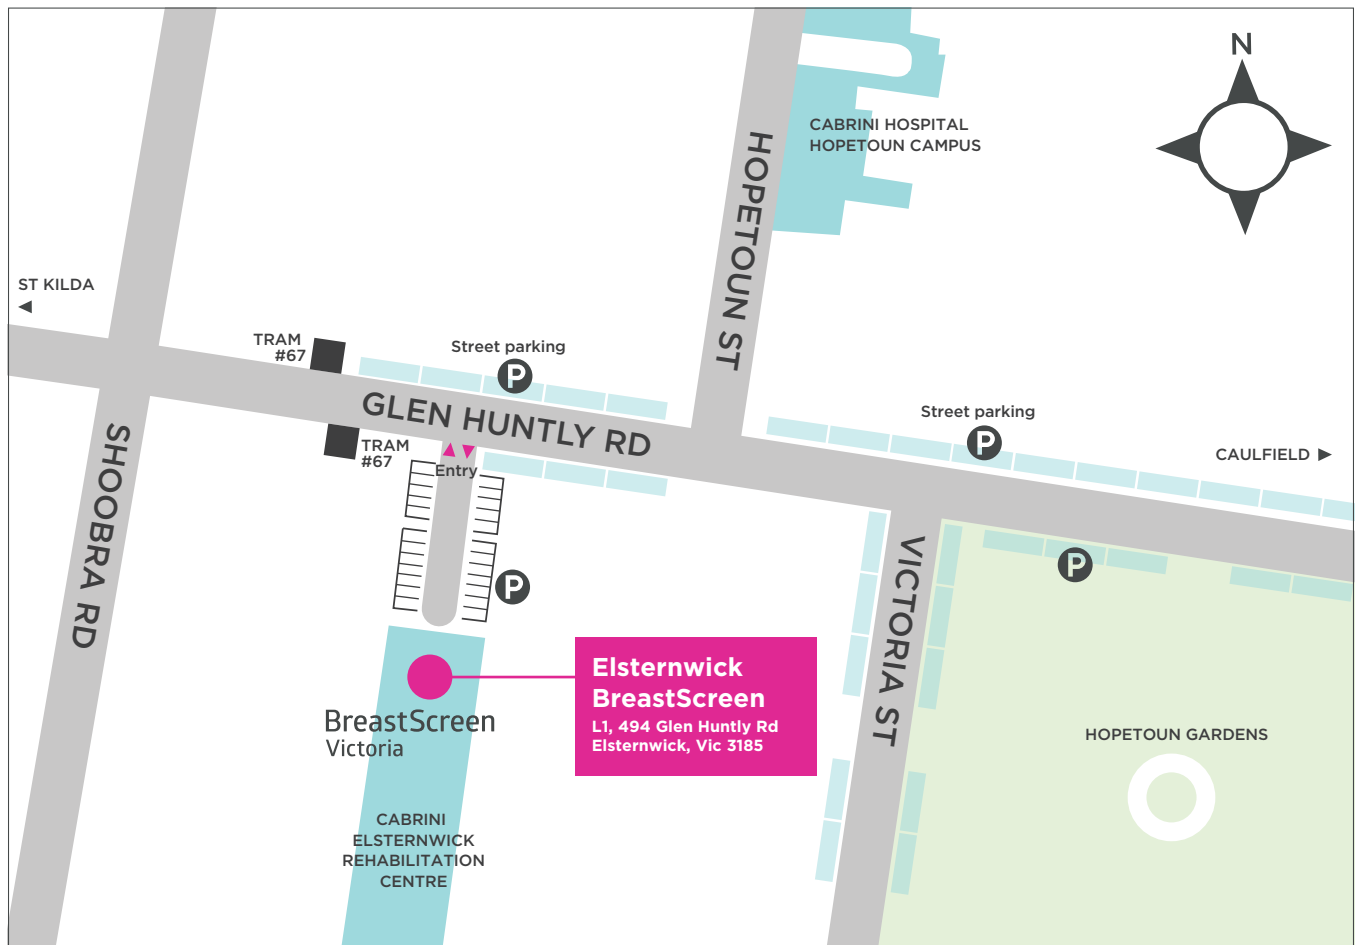

Screening Services, Elsternwick Cabrini

Cabrini Rehabilitation Service
Level 1, 494 Glen Huntly Road
Elsternwick, Vic 3185
Melway Ref 67H3

 13 20 50

PARKING

Free on-site parking along driveway. Street parking is available along Glenhuntly Rd and surrounding streets, especially alongside Hopetoun Gardens (Glen Huntly Rd and Victoria St).

For more map detail please go to: <https://online.melway.com.au/melway/>

PUBLIC TRANSPORT

For public transport information, visit ptv.vic.gov.au.

If you are taking the tram use Tram #67, and Stop #47. (See the map above)