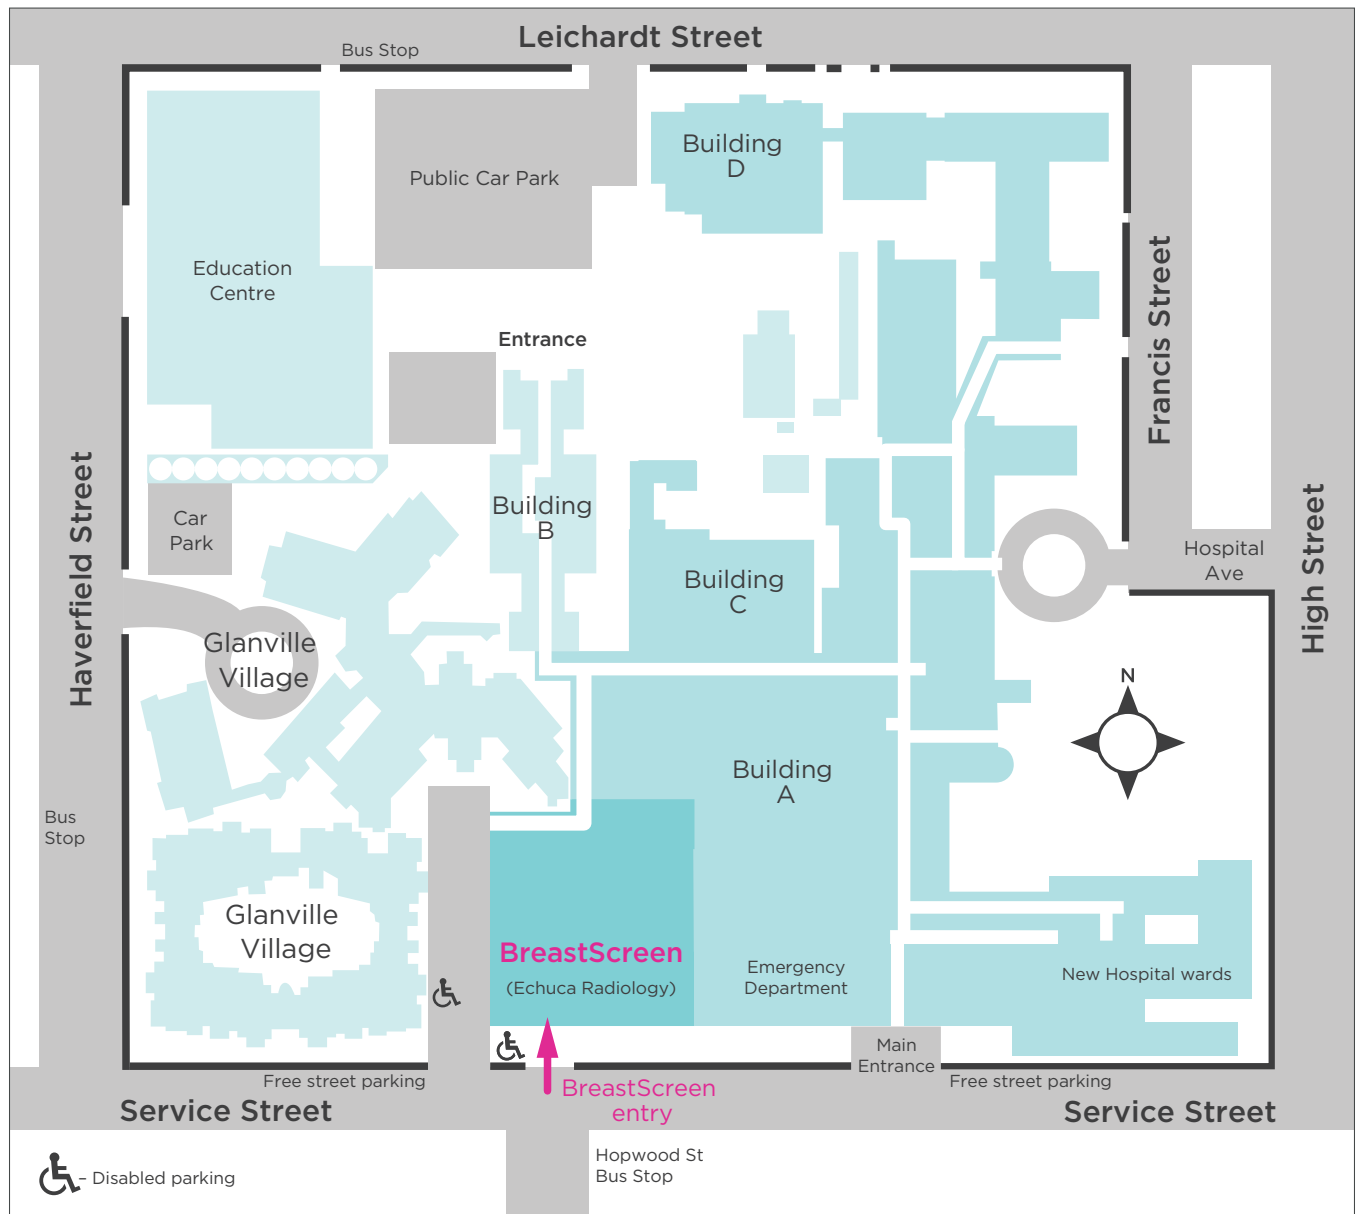

Screening Service, Echuca

Echuca Radiology
226 Service Street
Echuca Vic 3564

13 20 50

PARKING

FREE parking is available on Service Street. Time limits apply for some of the street parking. There is limited disabled parking available in the off-street car park and also at the front entrance of Echuca Radiology.

BUS

The 'Echuca to Echuca South (Route 1)' bus stops near Echuca Radiology. For timetable and stop information, go to <http://ptv.vic.gov.au/route/view/1344>