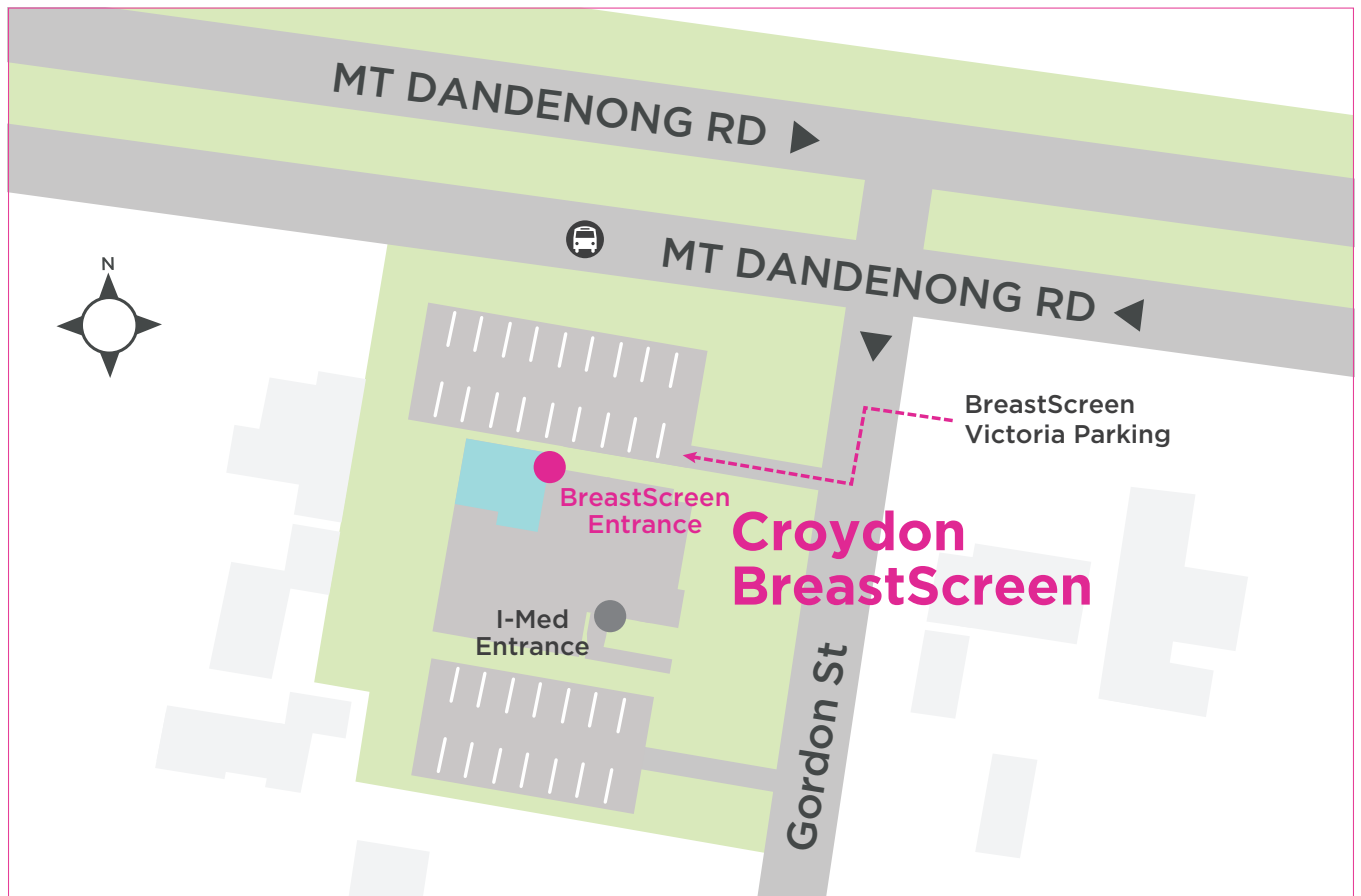

Screening Service, Croydon

320 Mount Dandenong Road
Croydon, VIC 3136
Melway Ref Map 51 B4

ENTRANCE IS FROM GORDON STREET

13 20 50

MAPCRO0922

PARKING

There is free parking available on-site.

PUBLIC TRANSPORT

Visit the PTC website for public transport information including timetables and route maps.