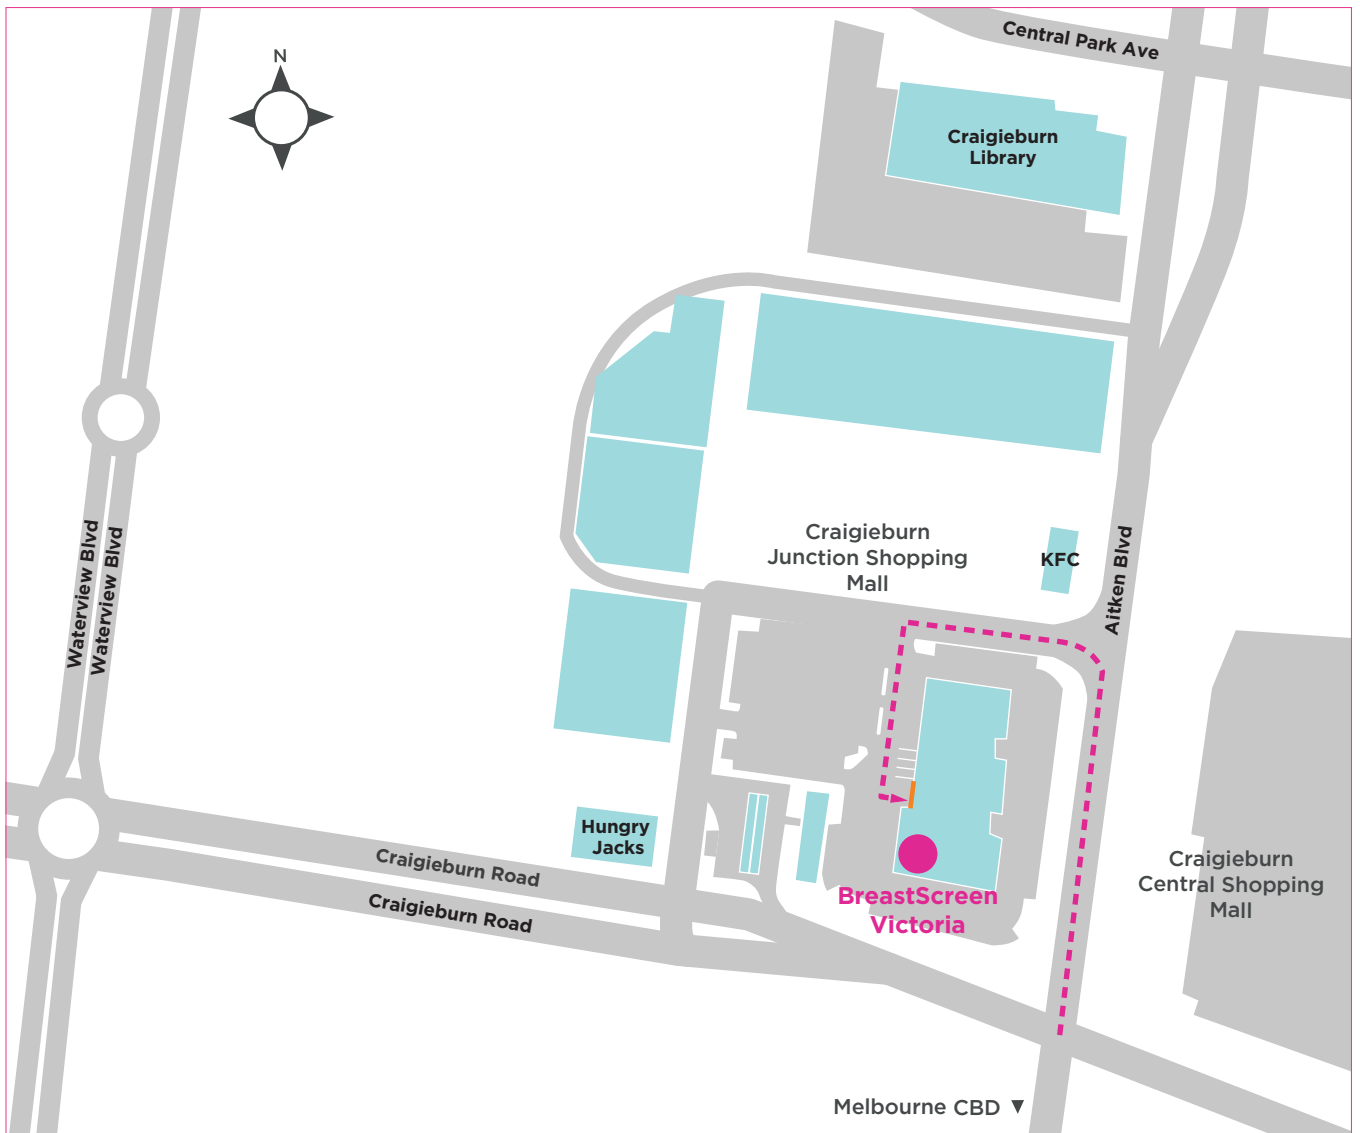

Screening Service, Craigieburn Junction

Level 2, 420-440 Craigieburn Road
Craigieburn VIC 3064
Melway Ref Map 386-E7

 13 20 50

MAPCRA0321

PARKING

Free parking and disability parking available on site.

PUBLIC TRANSPORT