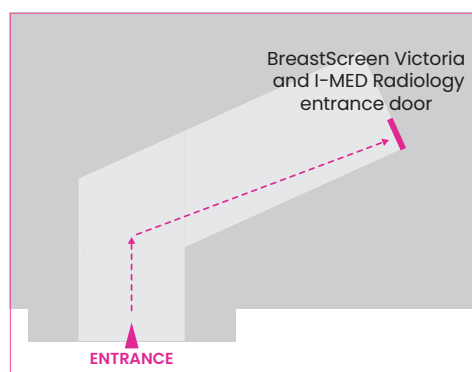

# Screening services, Coolaroo

1540 Pascoe Vale Road  
Coolaroo

Coolaroo BreastScreen replaced  
Broadmeadows BreastScreen  
in February 2023

☎ 13 20 50

## Entry directions

- Enter through the main glass doors and walk to the end of the corridor. The clinic is on the right at the end of the corridor.