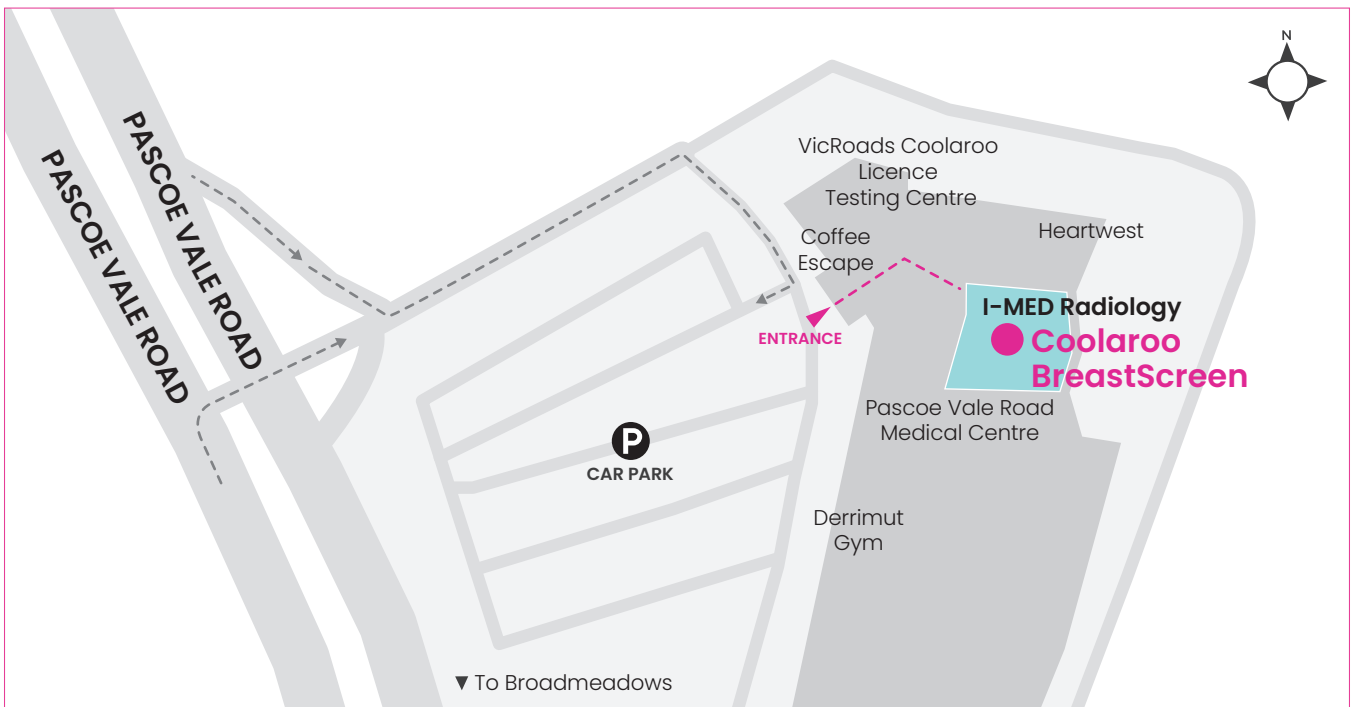

# Screening services, Coolaroo

1540 Pascoe Vale Road  
Coolaroo

Coolaroo BreastScreen replaced  
Broadmeadows BreastScreen  
in February 2023

☎ 13 20 50

## Entry directions

- Enter through the main glass doors and walk to the end of the corridor. The clinic is on the right at the end of the corridor.