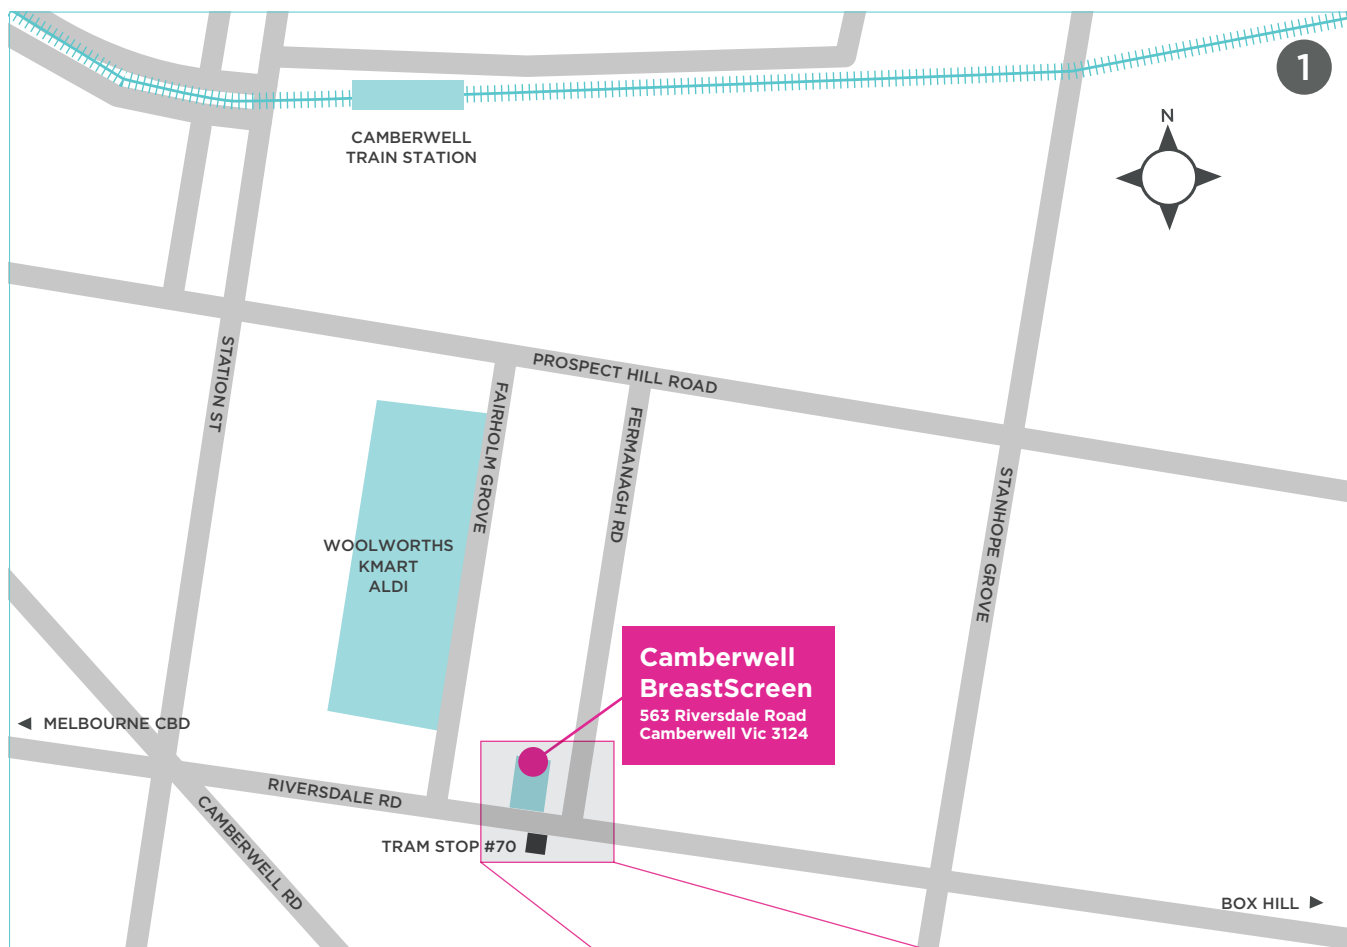

# Screening Services, Camberwell

563 Riversdale Road  
Camberwell Vic 3124  
Melway Ref 59 J11

 13 20 50

## PARKING

Limited on site parking see map 2.

## PUBLIC TRANSPORT

Tram stop No. 70. For public transport information, visit [ptv.vic.gov.au](http://ptv.vic.gov.au).

For more map detail please go to: <https://online.melway.com.au/melway/>