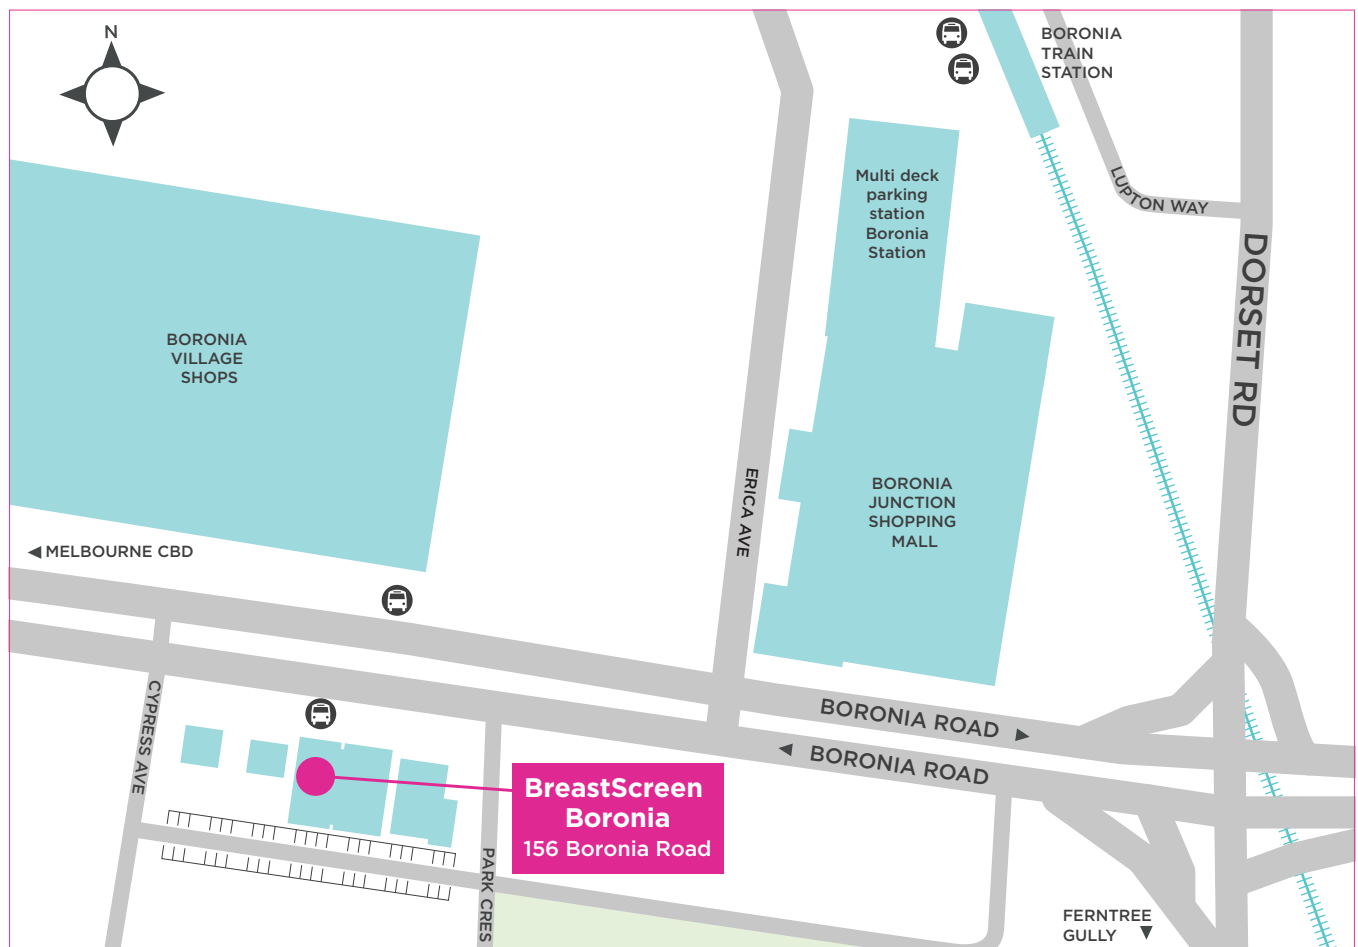

Screening Services, Boronia

156 Boronia Road
Boronia Vic 3155
Melway Ref 64 K9

 13 20 50

PARKING

Limited street parking available on Boronia Road. More parking is available directly behind the building, accessed via Park Cres or Cypress Ave (as shown on the map above).