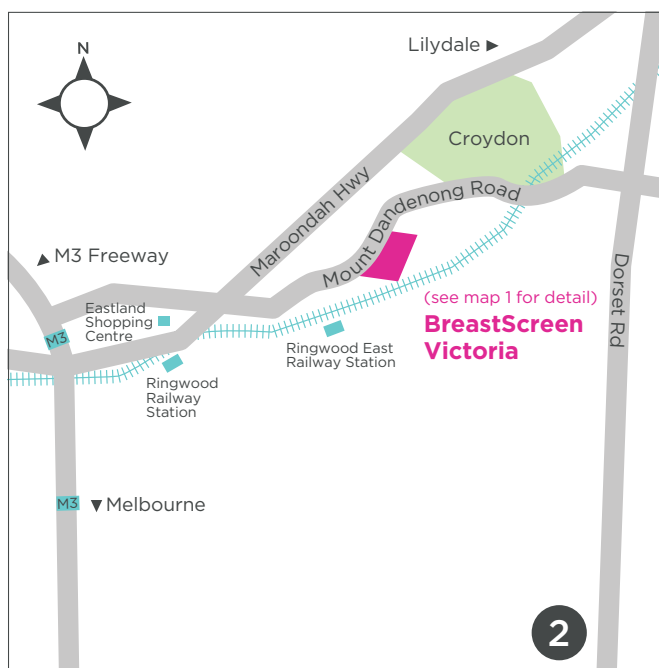

Screening and Assessment Service, Maroondah

BreastScreen
Victoria

Eastern Health Breast and Cancer Centre,
Maroondah Hospital
Davey Drive, Ringwood East Vic 3135
Melway Ref Map 50 C6

 (03) 9871 3582

CHANGED ENTRY - ENTER VIA DAVEY DRIVE ENTRANCE

Parking is also available in the Davey Drive multi-level car park. Pay machines, located at the entrance to the hospital, accept coins and notes.

FREE two hour parking is available on Grey Street as indicated on map 1.

Please note: failure to observe parking restrictions may result in a parking infringement notice issued by the local council.

PUBLIC TRANSPORT

Ringwood East train station on the Lilydale line is the closest station to the hospital.

Bus service No. 380 operates from Ringwood, Ringwood East and Croydon railway stations and stops at the hospital along Grey Street. For further public transport information, visit ptv.vic.gov.au.