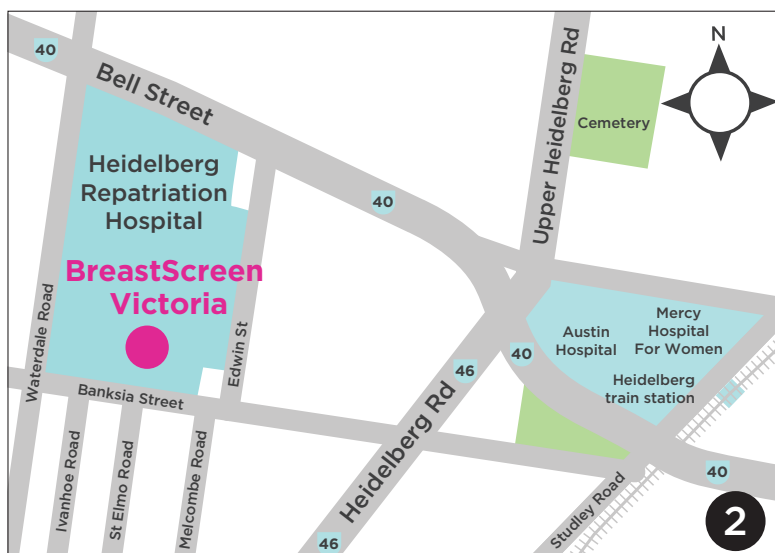

# BreastScreen Victoria Screening Service, Heidelberg

BreastScreen  
Victoria

Heidelberg Repatriation Hospital  
Gate 10 Centaur Wing 190 Banksia Street  
Heidelberg West Vic 3081  
Melway Ref Map 31 G3

 (03) 9496 4178

**2KM FROM  
AUSTIN HOSPITAL  
MAIN SITE**

MAPHEI0220

## PARKING

Centaur carpark - enter from Banksia Street (see map 1). Fees apply. **FIRST 1/2 HOUR FREE.**

PLEASE NOTE: local council parking restrictions apply to the streets around the Heidelberg Repatriation Hospital. The facility is patrolled regularly by council officers.

## PUBLIC TRANSPORT

Visit the PTC website for public transport information including timetables and route maps.

PLEASE NOTE this site is 2km from the Austin Hospital main site.