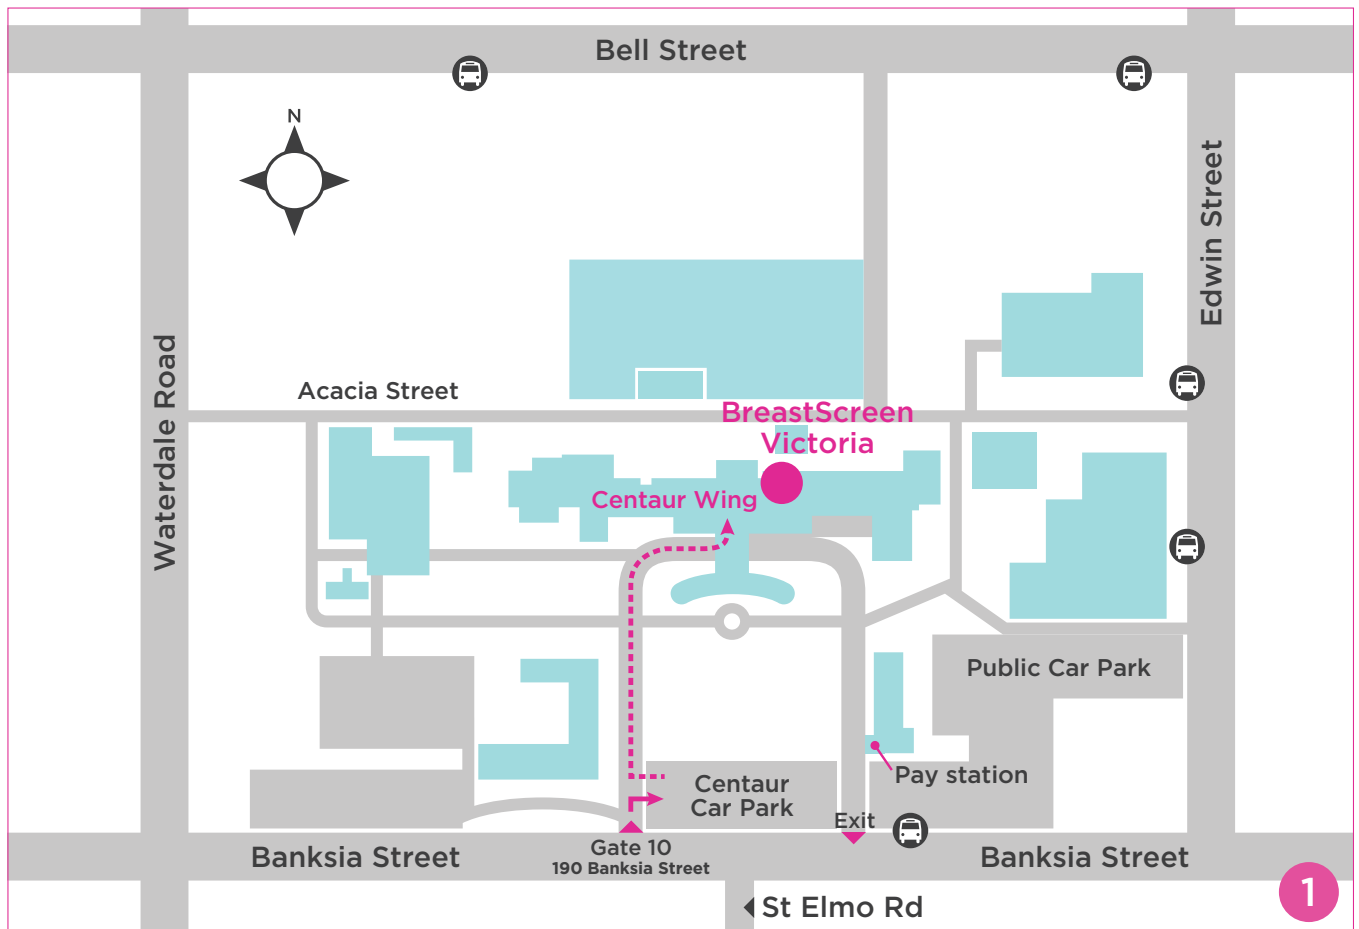

# BreastScreen Victoria Screening Service, Heidelberg

BreastScreen  
Victoria

Heidelberg Repatriation Hospital  
Gate 10 Centaur Wing 190 Banksia Street  
Heidelberg West Vic 3081  
Melway Ref Map 31 G3

 (03) 9496 4178

**2KM FROM  
AUSTIN HOSPITAL  
MAIN SITE**

MAPHEI0220

## PARKING

Centaur carpark - enter from Banksia Street (see map 1). Fees apply. **FIRST 1/2 HOUR FREE.**

PLEASE NOTE: local council parking restrictions apply to the streets around the Heidelberg Repatriation Hospital. The facility is patrolled regularly by council officers.

## PUBLIC TRANSPORT

Visit the PTC website for public transport information including timetables and route maps.

PLEASE NOTE this site is 2km from the Austin Hospital main site.