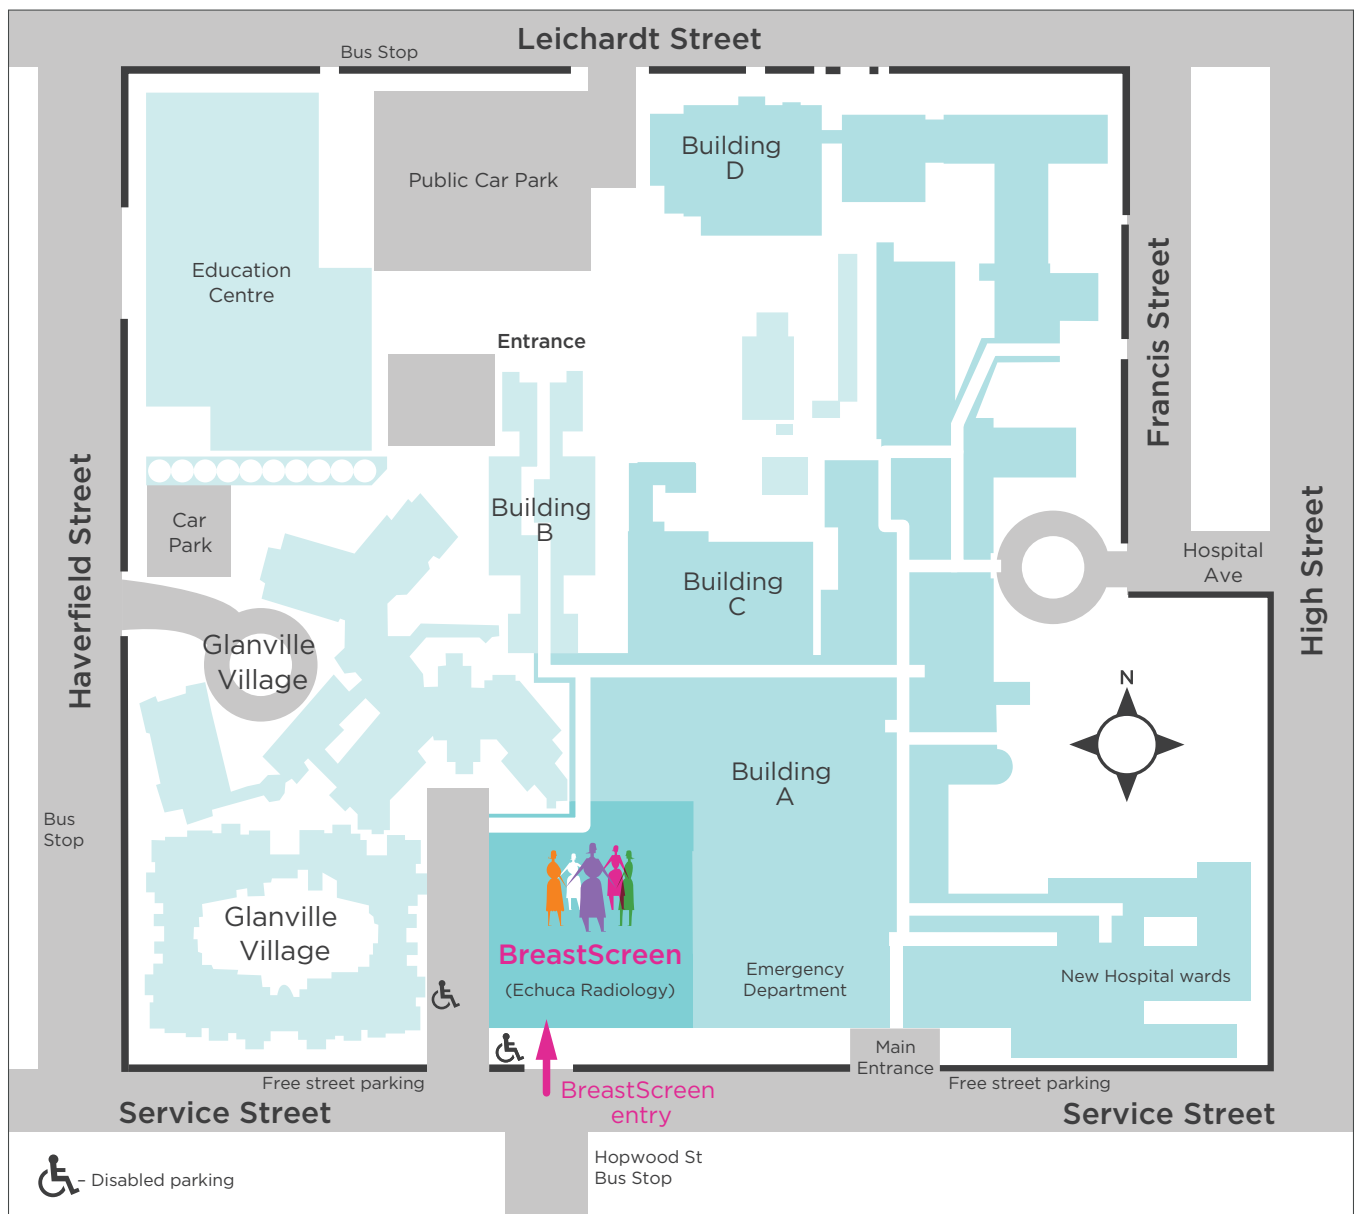

# BreastScreen Victoria Screening Service, Echuca

BreastScreen  
Victoria

Echuca Radiology  
226 Service Street  
Echuca Vic 3564

 (03) 5485 5899

## PARKING

FREE parking is available on Service Street. Time limits apply for some of the street parking. There is limited disabled parking available in the off-street car park and also at the front entrance of Echuca Radiology.

## BUS

The 'Echuca to Echuca South (Route 1)' bus stops near Echuca Radiology. For timetable and stop information, go to <http://ptv.vic.gov.au/route/view/1344>