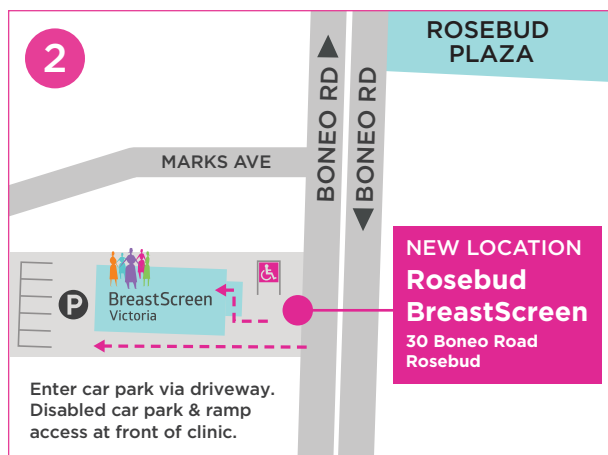

BreastScreen Victoria Screening Services, Rosebud

BreastScreen
Victoria

NEW BREASTSCREEN CLINIC

30 Boneo Road
Rosebud, Vic 3939
Melway Ref Map 170 B2

 03 5986 6400

Current BreastScreen Clinic

926 Point Nepean Road
Rosebud, Vic 3939

MAPROS0122

RELOCATION - EARLY 2022

In early 2022, the clinic will be relocating. The new location is 3.1km (6mins) drive from the current location - see map 1 above.

PARKING

Current location: Limited parking available onsite. Car park area across the road.

New location: Limited parking available at the rear of the clinic. One disabled car space and ramp access is available at the front of the clinic. See map 2.

PUBLIC TRANSPORT

For public transport information, visit ptv.vic.gov.au.