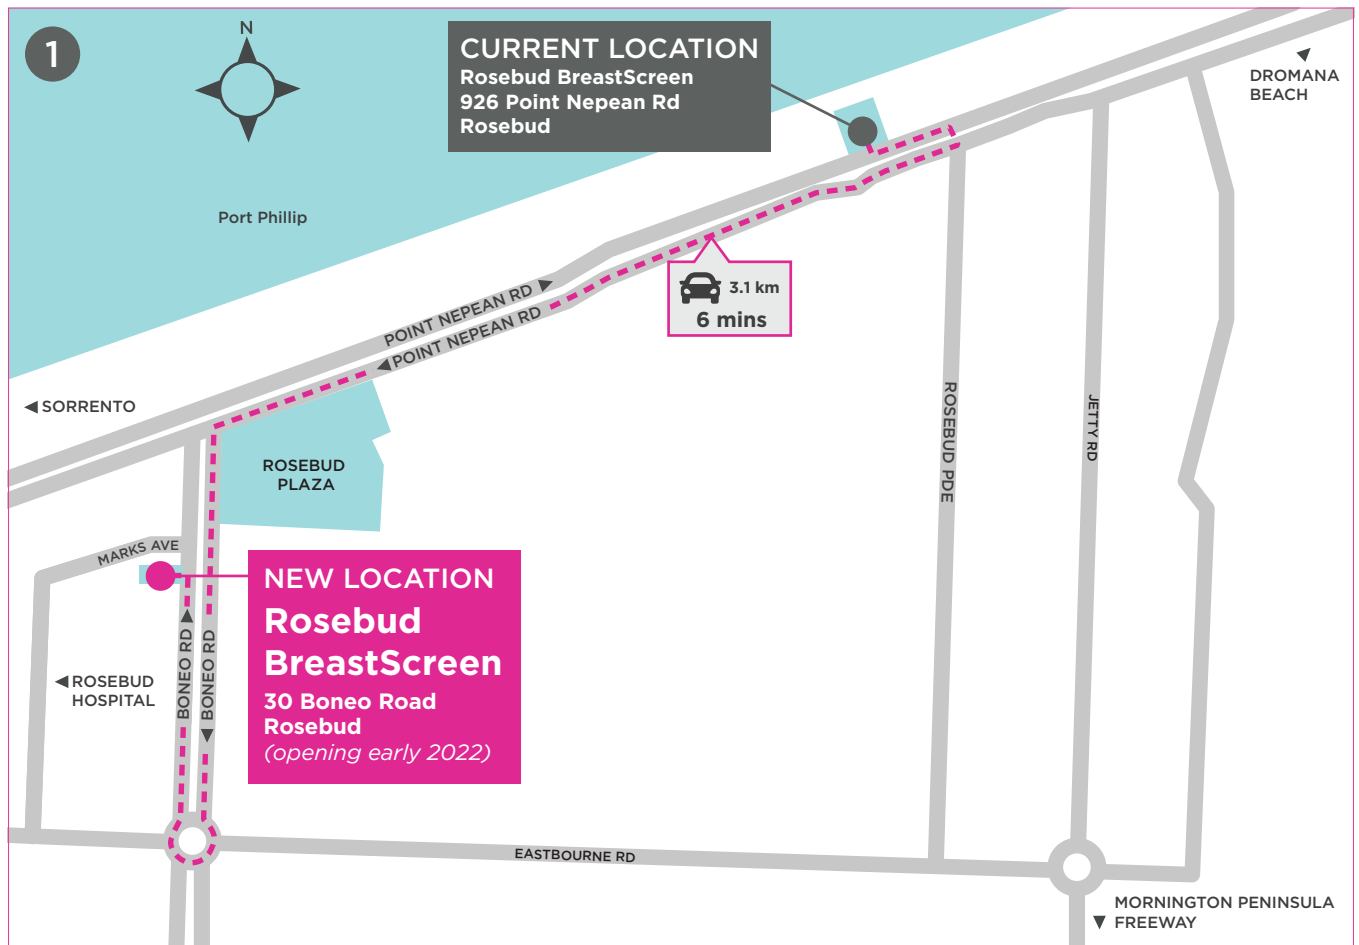

BreastScreen Victoria Screening Services, Rosebud

BreastScreen
Victoria

NEW BREASTSCREEN CLINIC

30 Boneo Road
Rosebud, Vic 3939
Melway Ref Map 170 B2

 03 5986 6400

Current BreastScreen Clinic

926 Point Nepean Road
Rosebud, Vic 3939

MAPROS0122

RELOCATION - EARLY 2022

In early 2022, the clinic will be relocating. The new location is 3.1km (6mins) drive from the current location - see map 1 above.

PARKING

Current location: Limited parking available onsite. Car park area across the road.

New location: Limited parking available at the rear of the clinic. One disabled car space and ramp access is available at the front of the clinic. See map 2.

PUBLIC TRANSPORT

For public transport information, visit ptv.vic.gov.au.