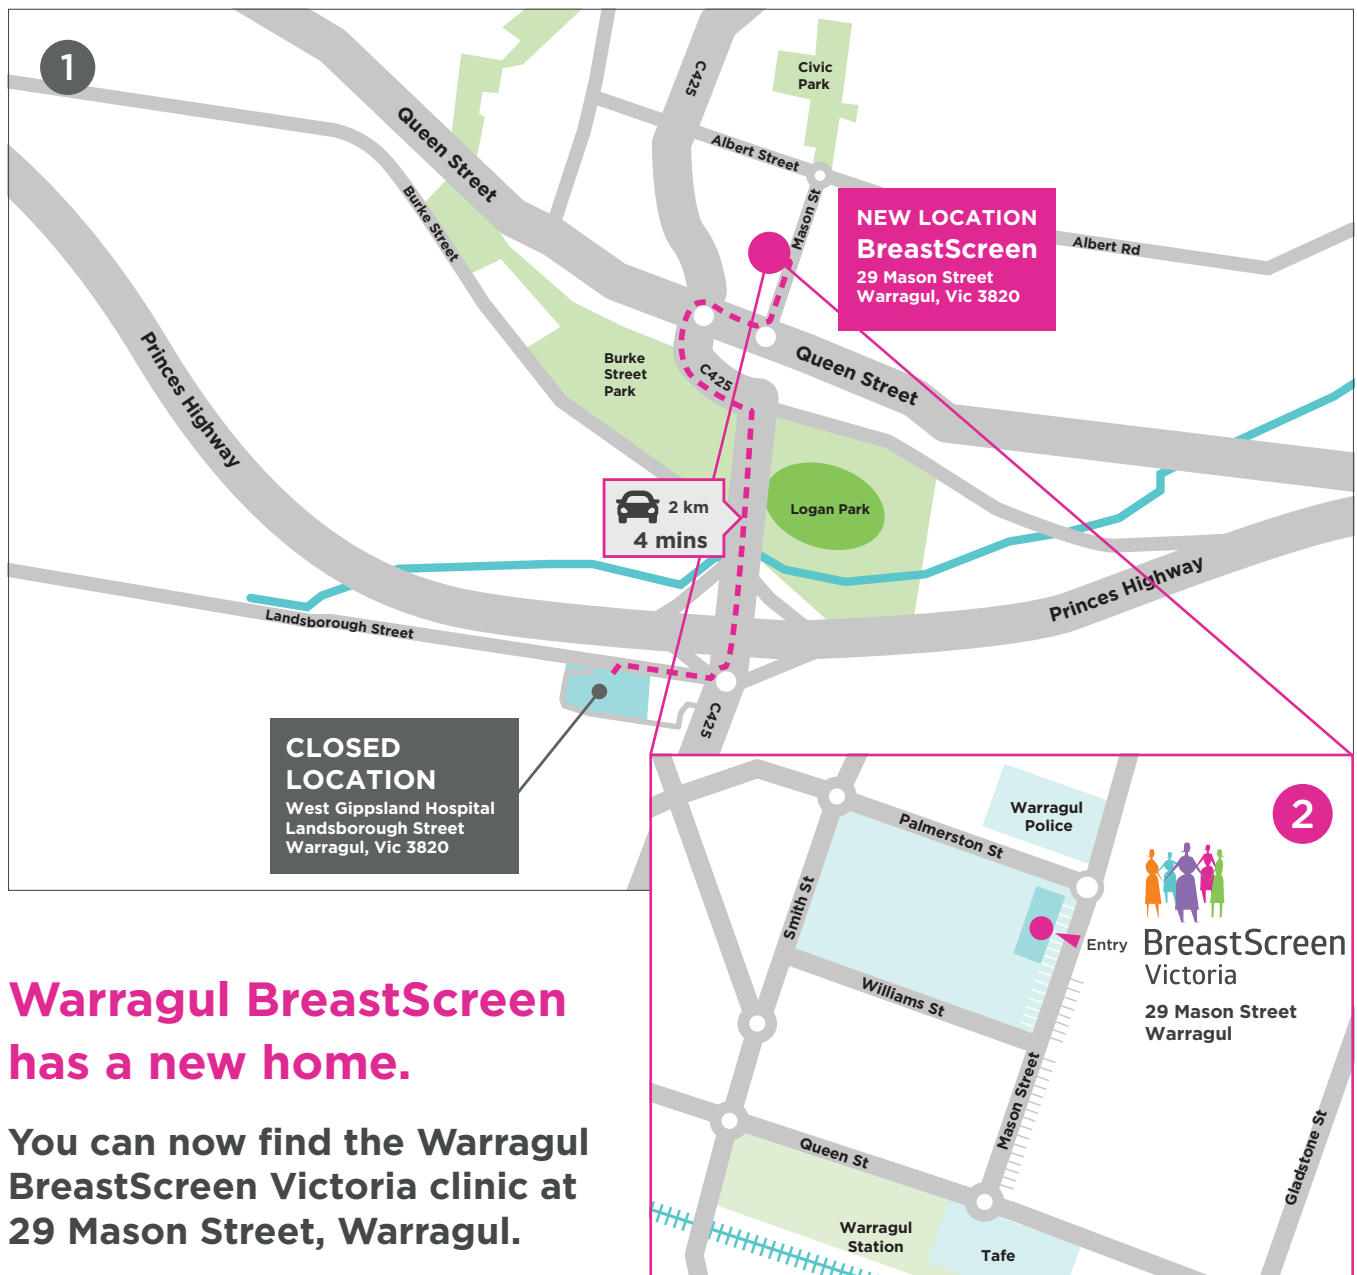

BreastScreen Victoria Screening Service, Warragul

BreastScreen
Victoria

Closed BreastScreen Clinic

West Gippsland Hospital
Landsborough Street
Warragul Vic 3820

New BreastScreen Clinic

29 Mason Street
Warragul Vic 3820

 13 20 50

Warragul BreastScreen has a new home.

You can now find the Warragul BreastScreen Victoria clinic at 29 Mason Street, Warragul.

PARKING

Angled street parking is available out the front of the clinic and along Mason Street. See map 2. The clinic has disabled parking on the street and also in the car park underneath, with lift access to street level.