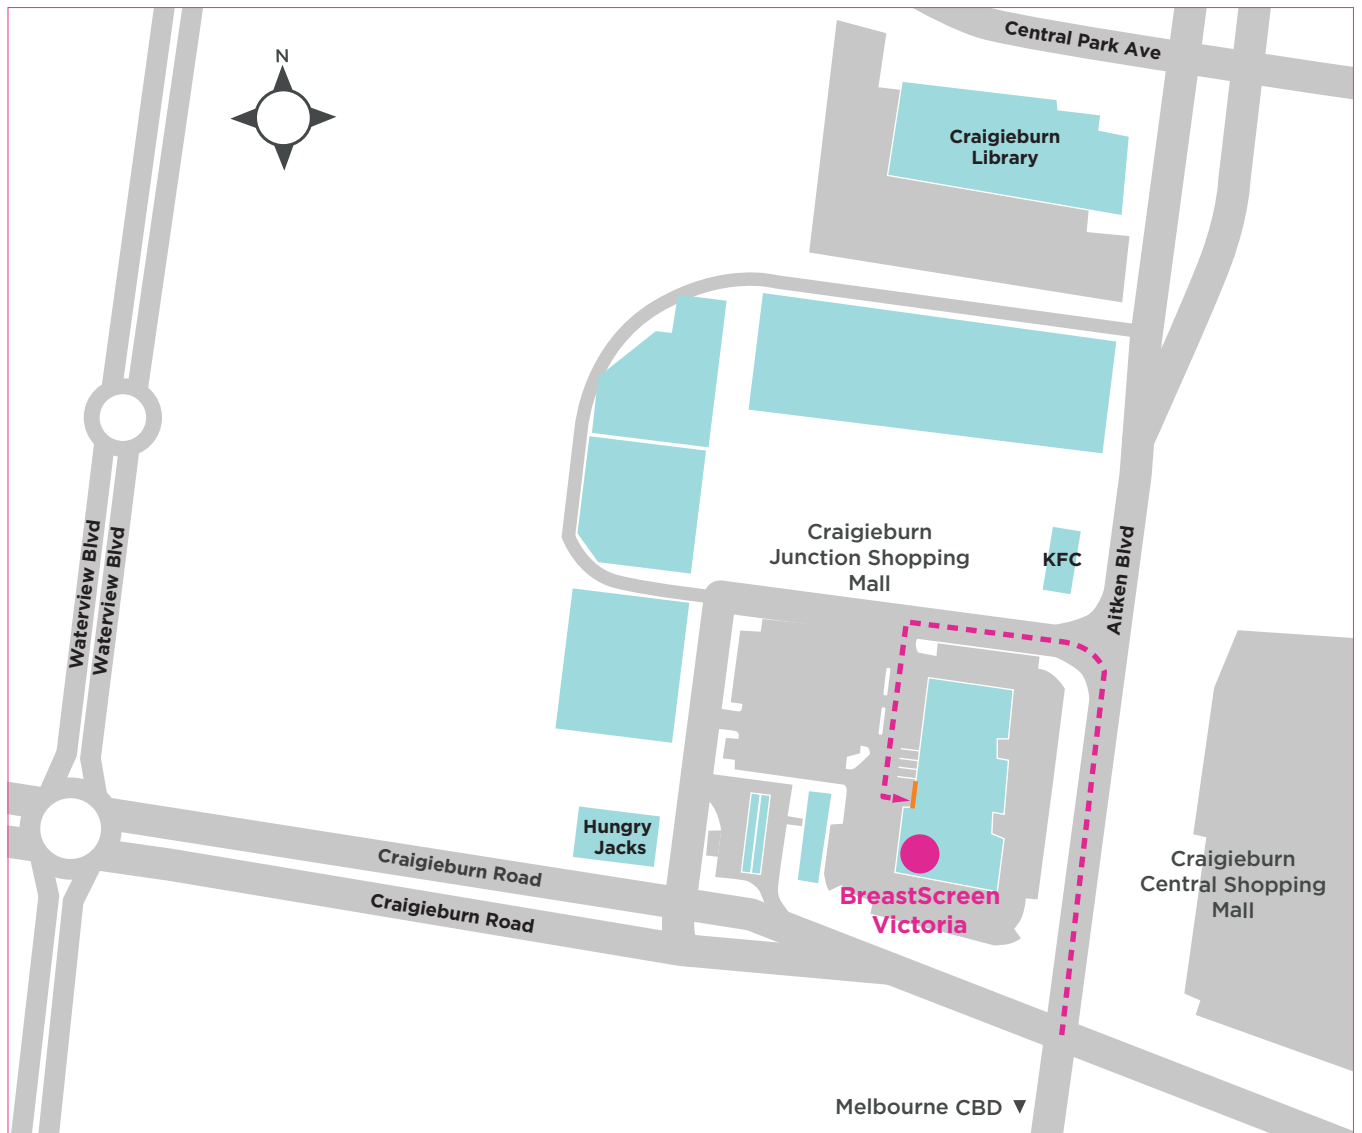

BreastScreen Victoria Screening Service, Craigieburn Junction

BreastScreen
Victoria

Level 2, 420-440 Craigieburn Road
Craigieburn VIC 3064
Melway Ref Map 386-E7

 13 20 50

PARKING

Free parking and disability parking available on site.