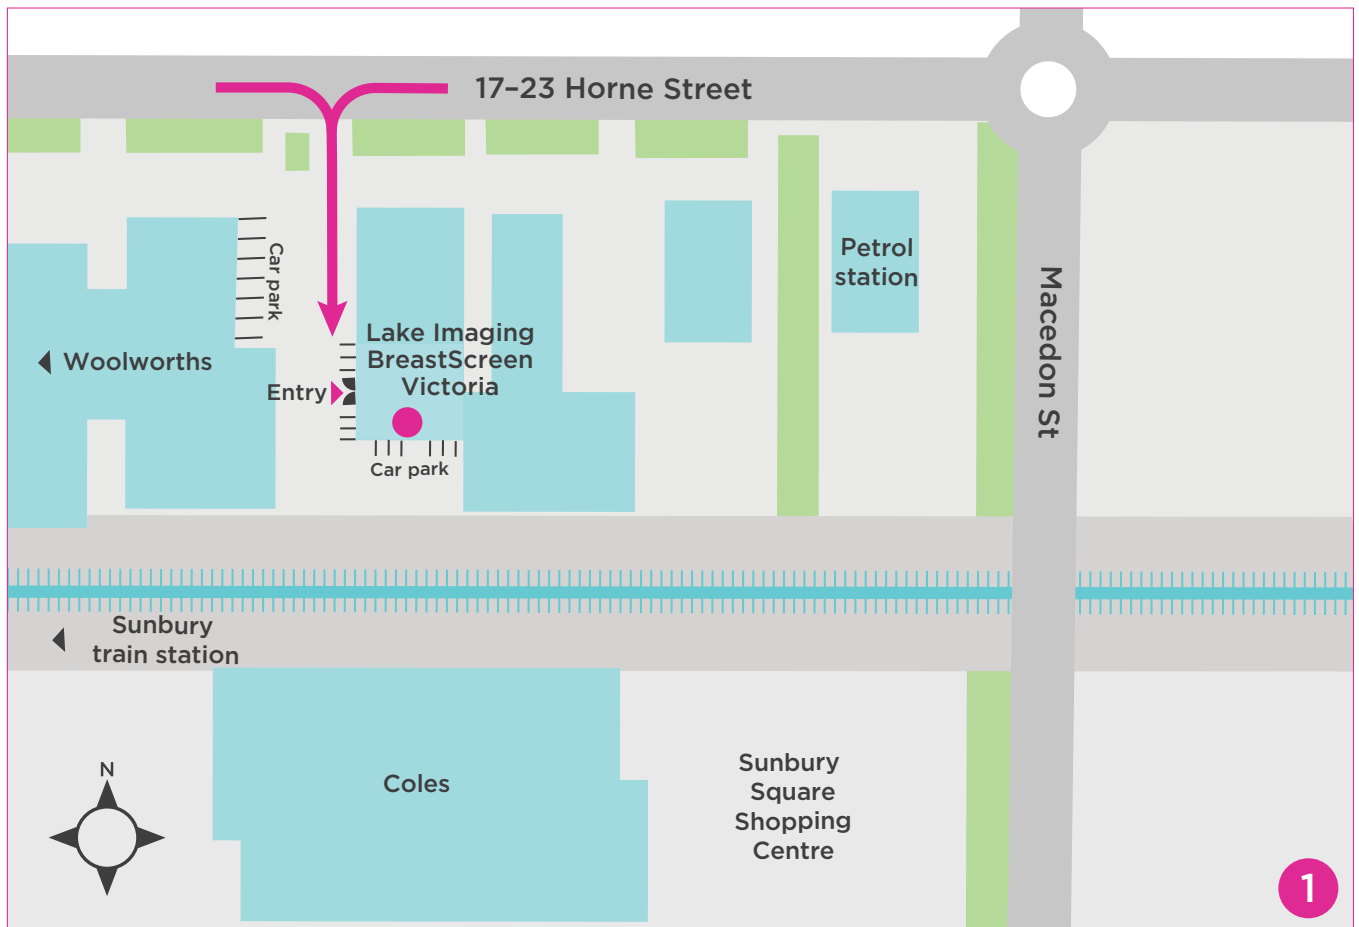

BreastScreen Victoria Screening Service, Sunbury

BreastScreen
Victoria

Building 1, 17-23 Horne Street
Sunbury Vic 3429
Melway Ref Map 382 D4

 (03) 9744 5344

MAPSUN0220

PUBLIC TRANSPORT

For public transport information, visit ptv.vic.gov.au or telephone 1800 800 007.